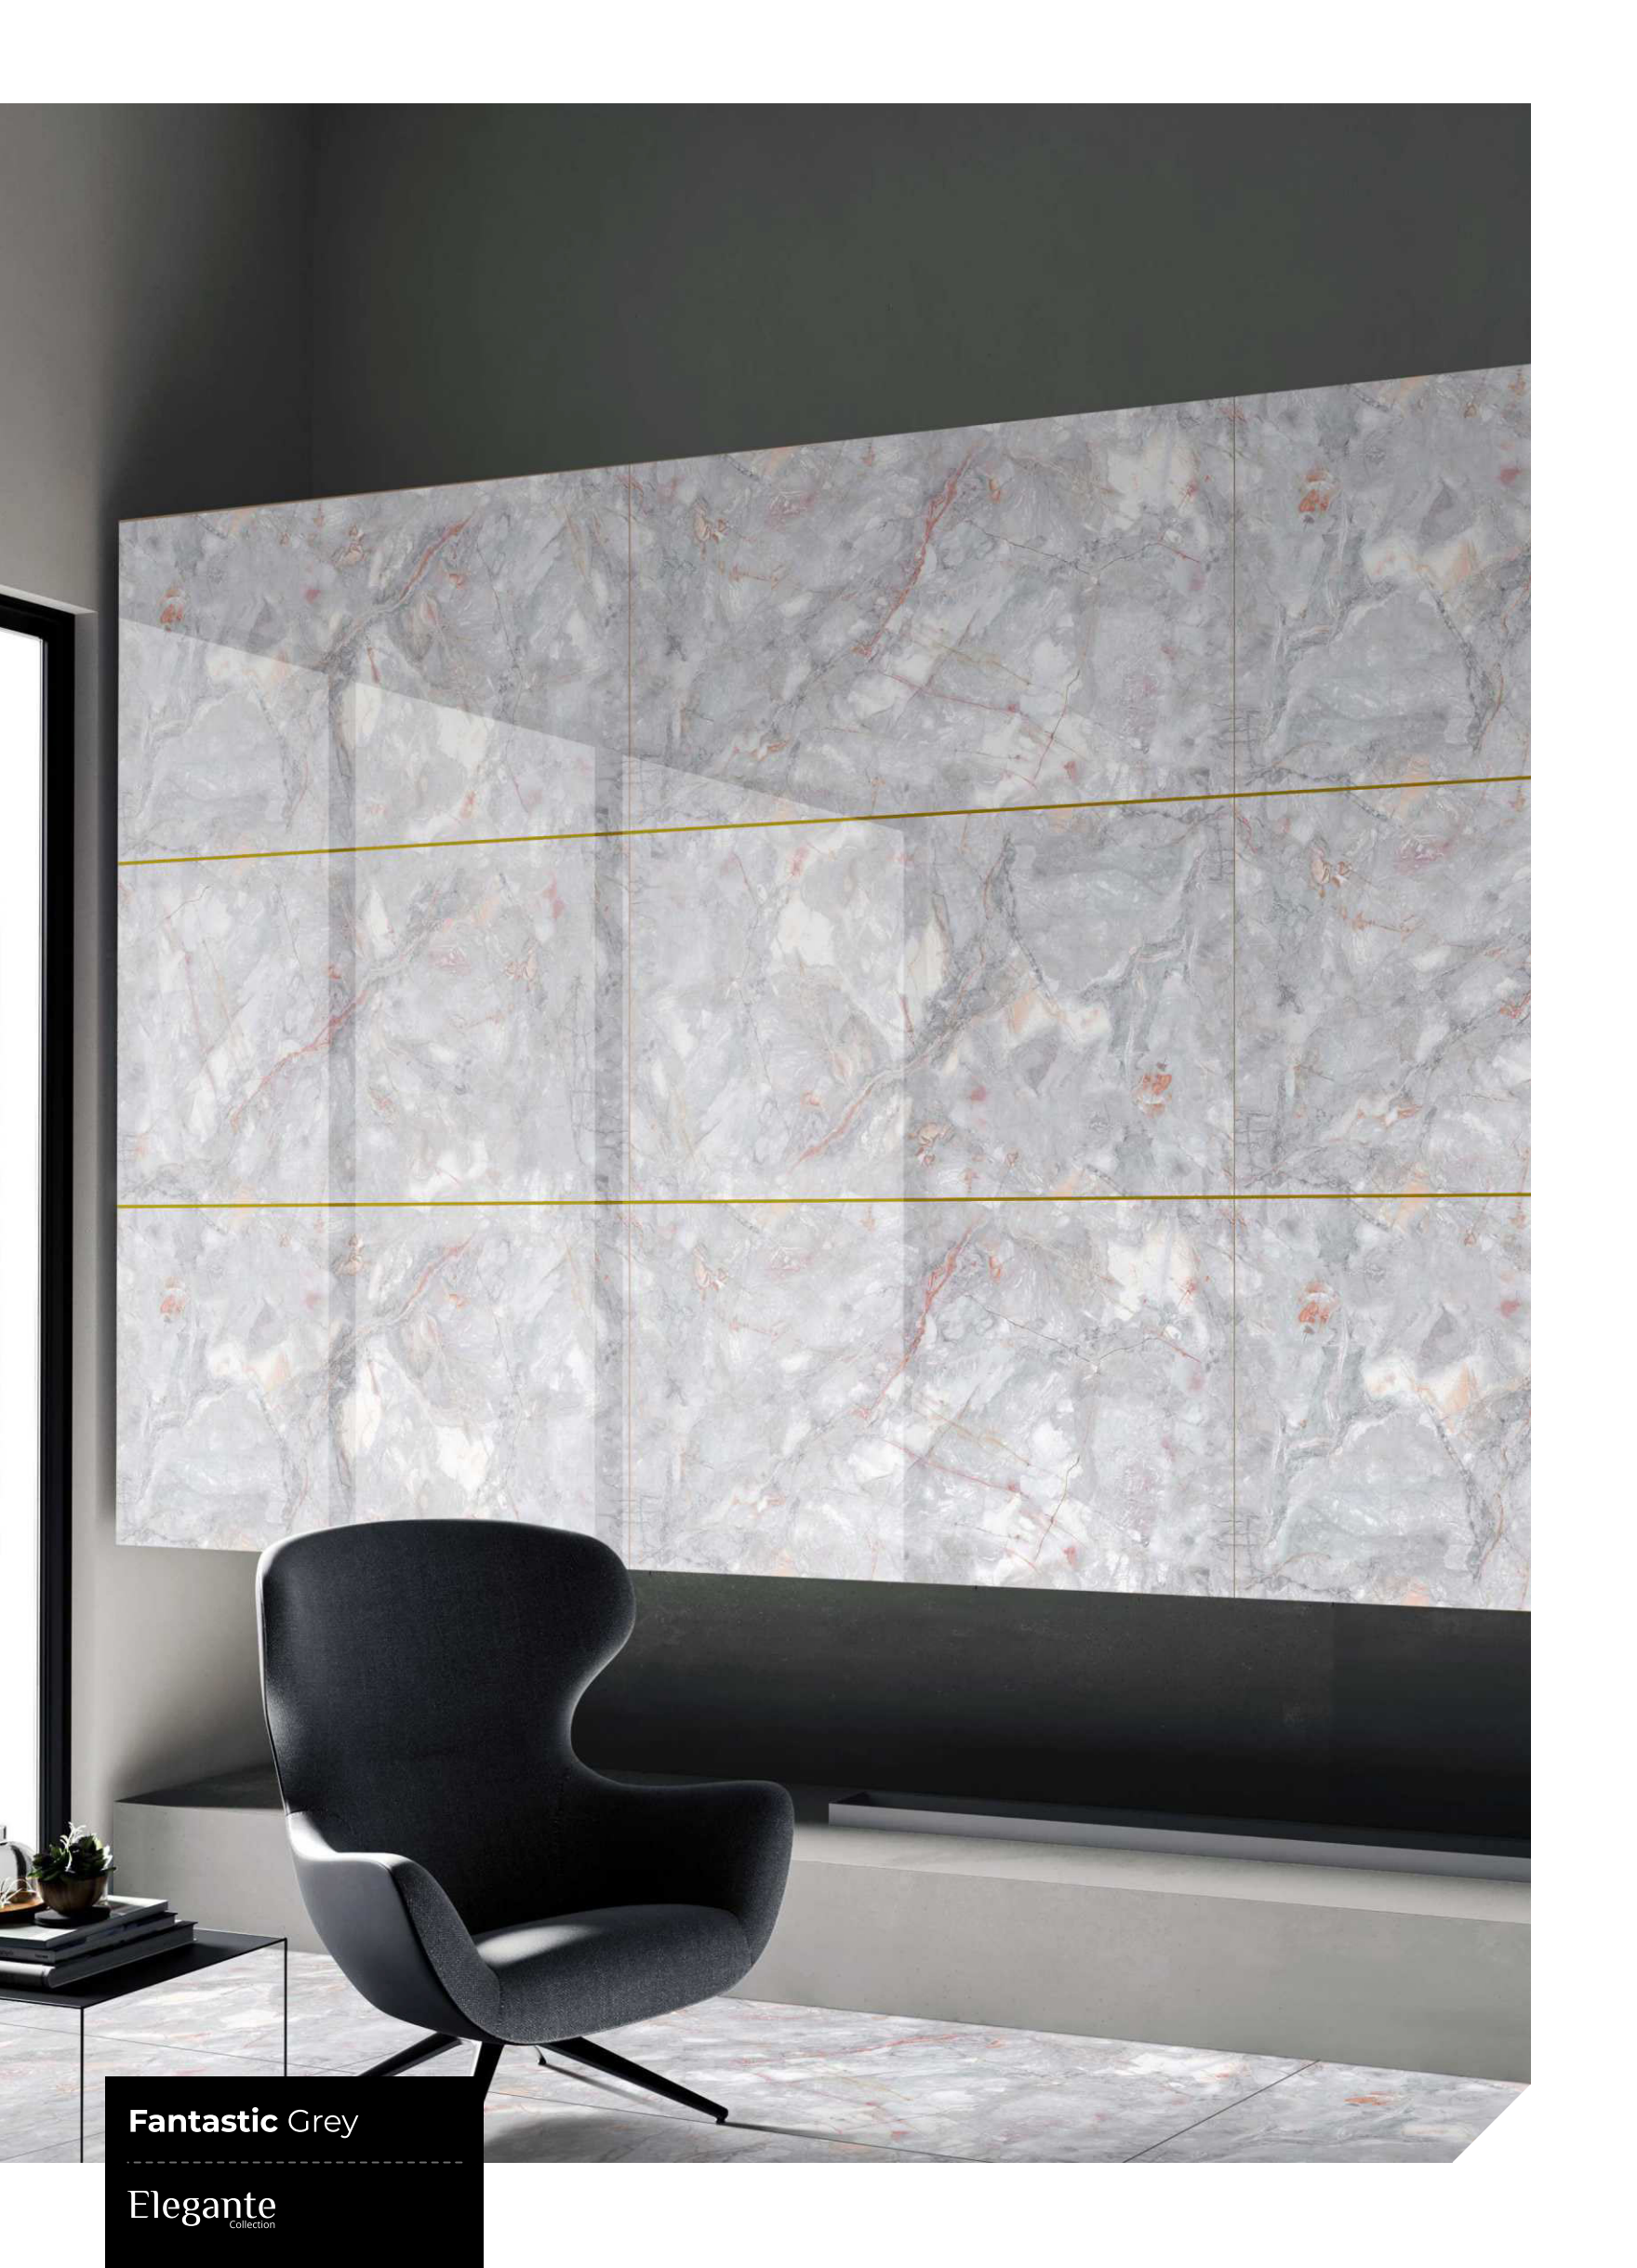

Fantastic Grey

Elegante
collection