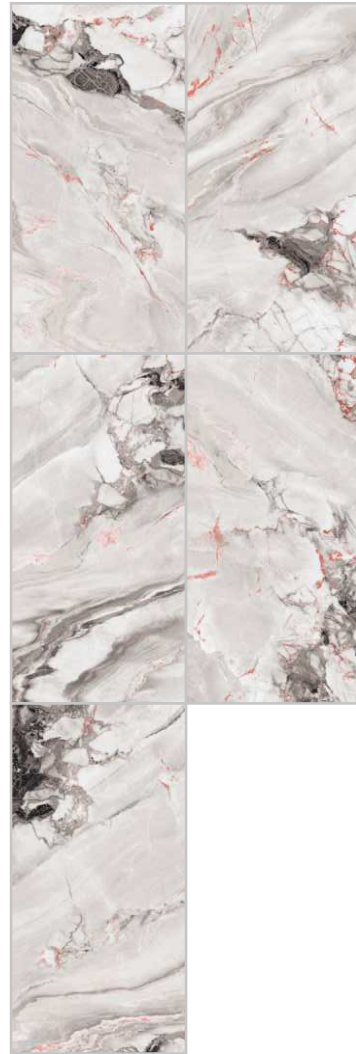

Porto Red

HighGloss

600 X 1200 MM

An aesthetic touch to take
you one step ahead in
achieving beautiful dreams
with style.

LGF®
TILES

Elegante
Collection

Flamboyance