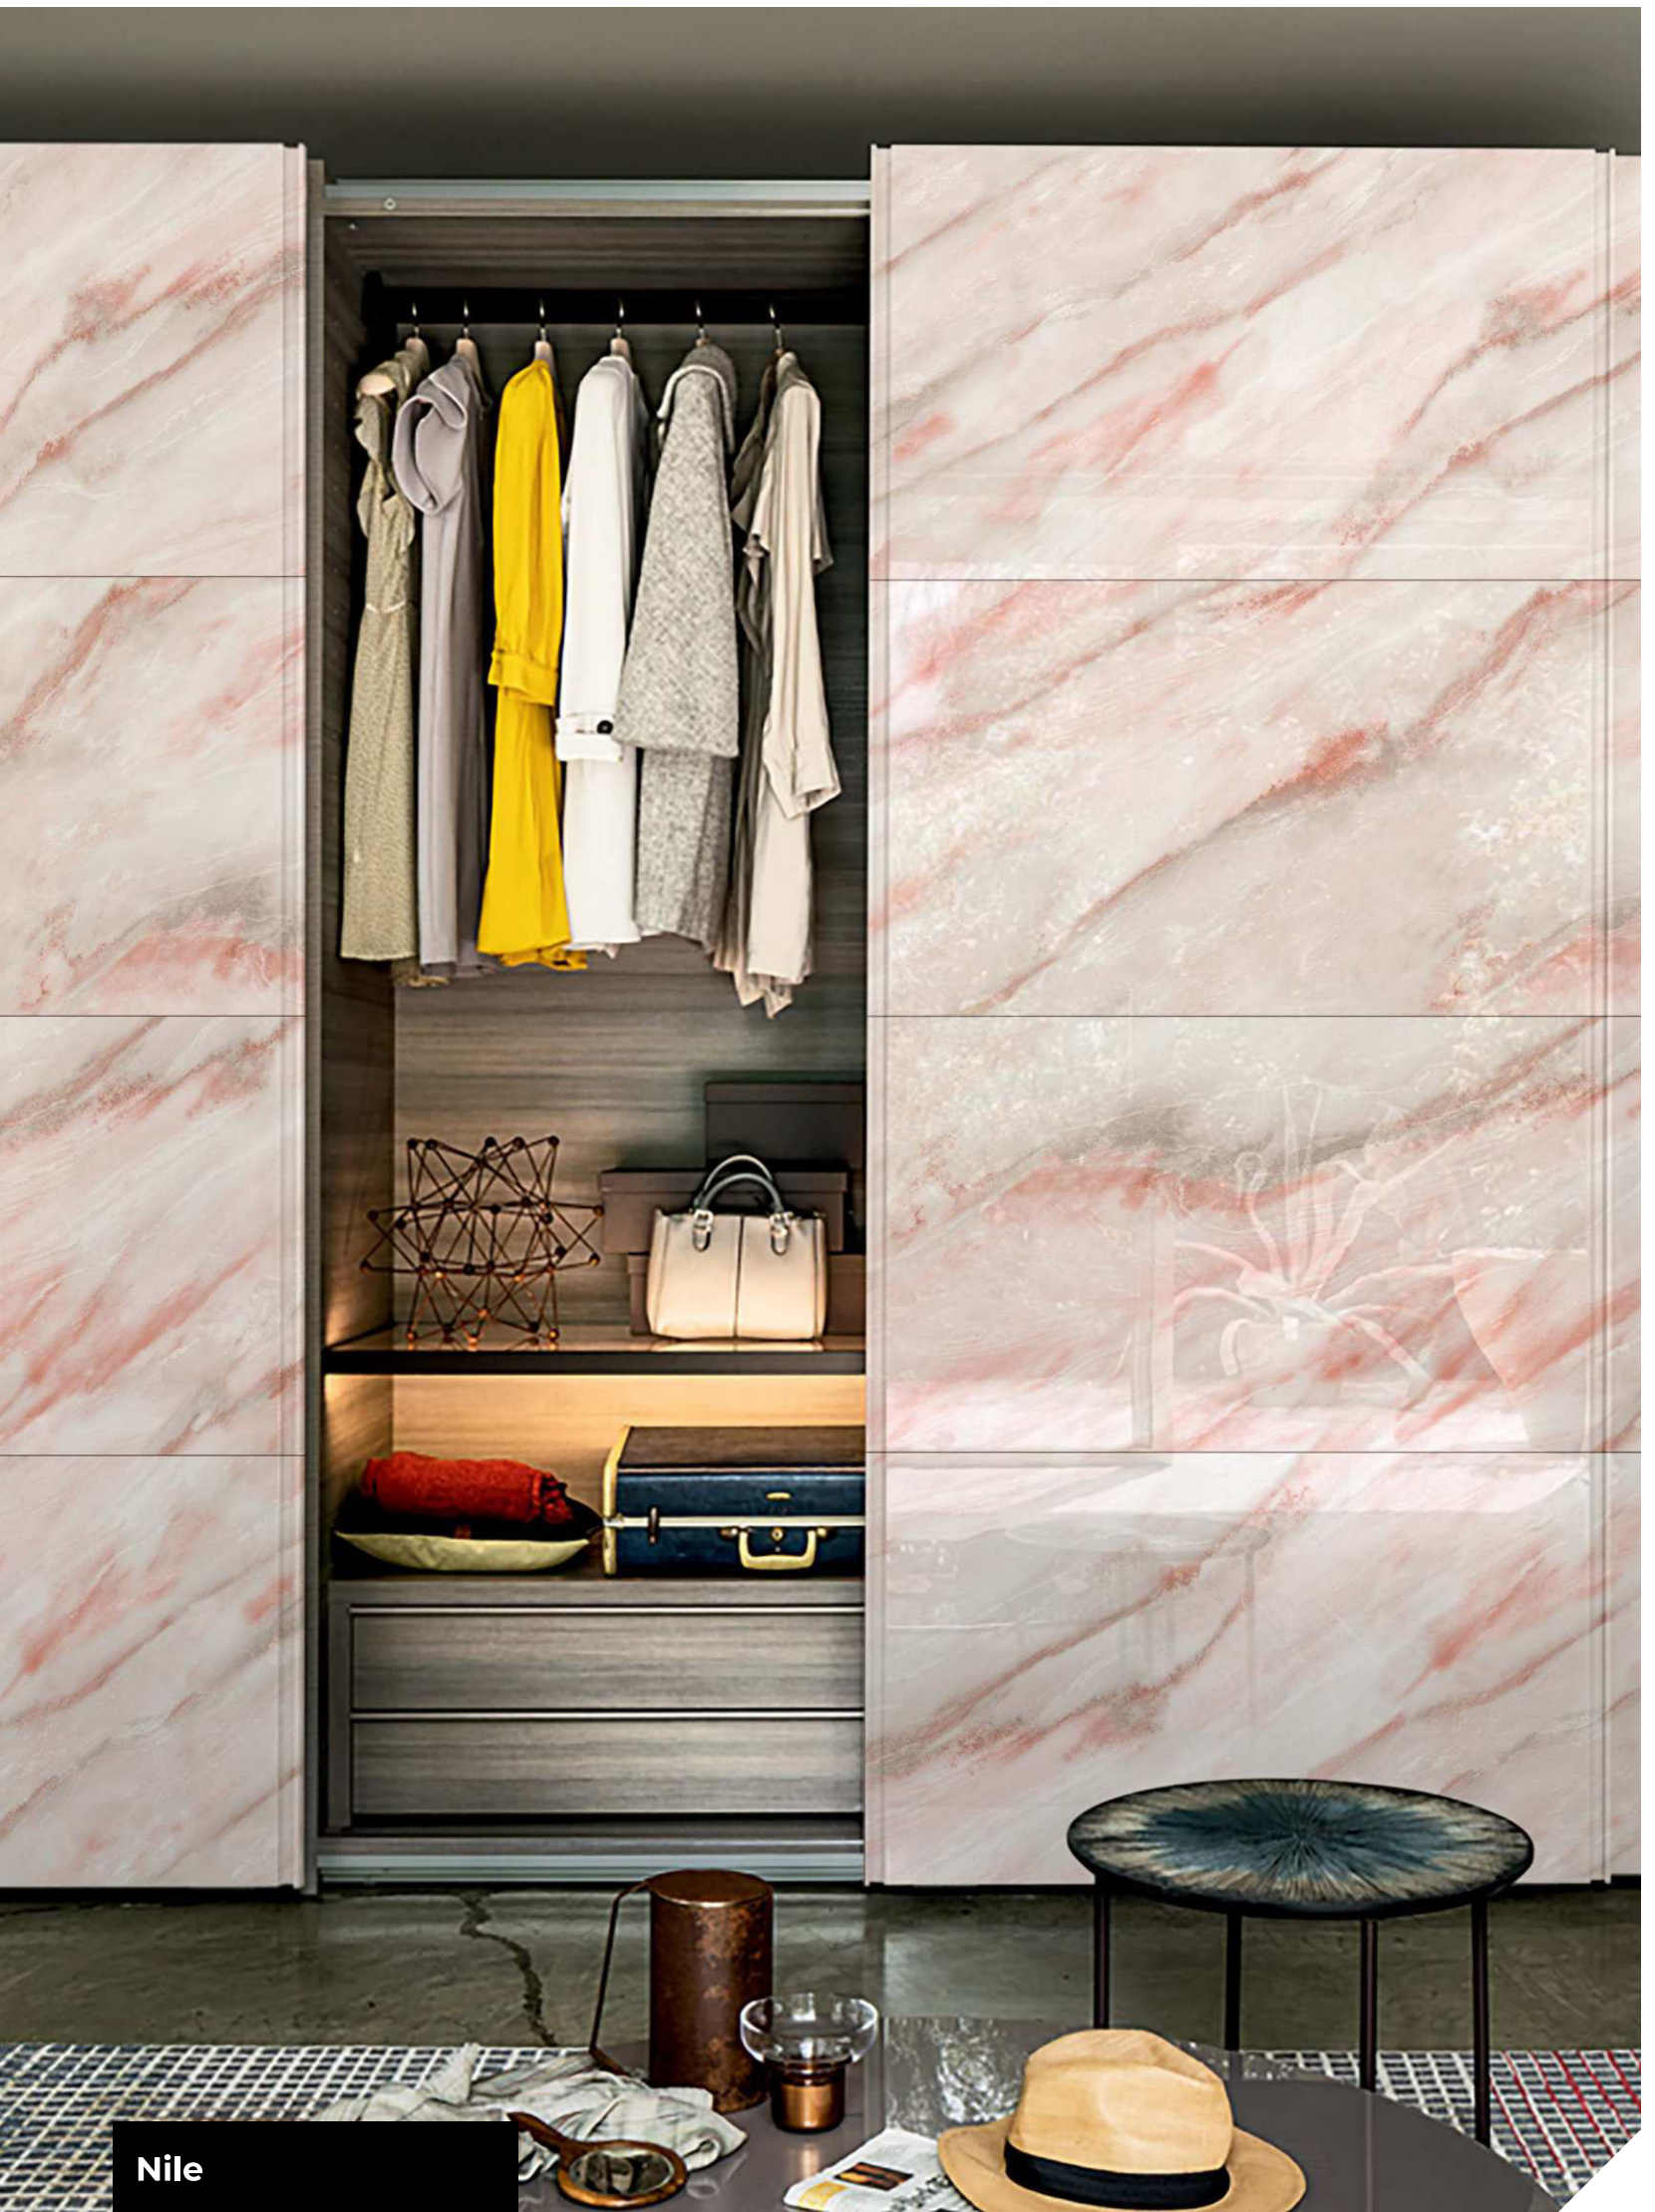

Elegante
collection

Nile

HighGloss

600 X 1200 MM

Join the journey of creating your dream decor with our unique tile designs that exhibits classic touch to your appeal

LGF[®]
TILES

Elegante
Collection

Classic