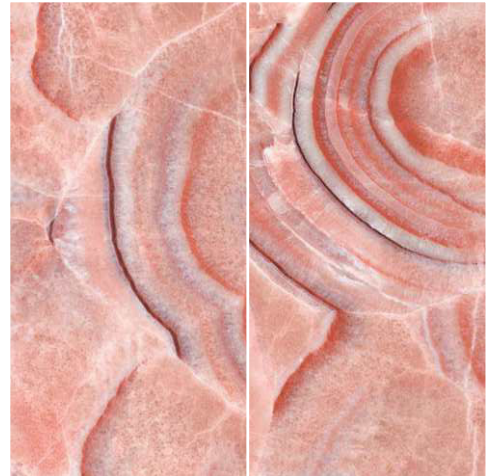

LGF[®]
TILES

Elegante
Collection

Aromatic

Ocean Onice

Elegante
Collection

Onice Melon

HighGloss

600 X 1200 MM