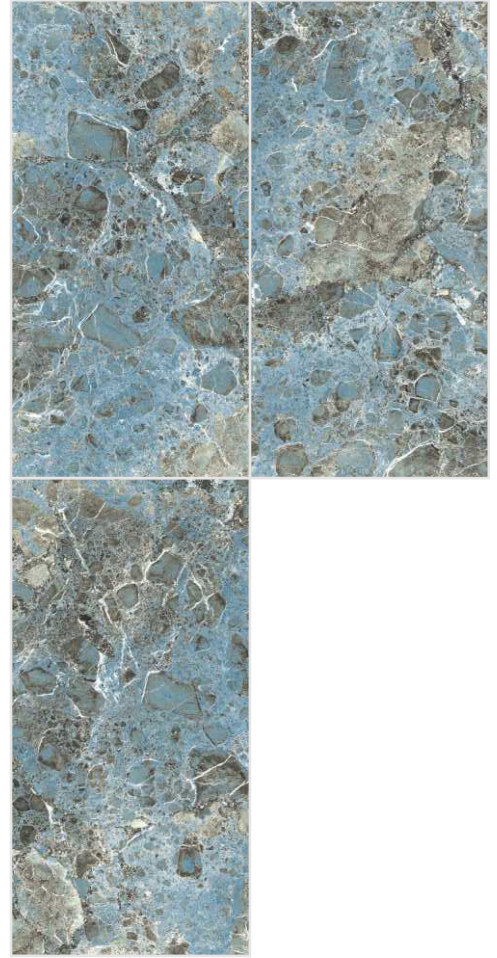

HighGloss

600 X 1200 MM

Music seeping from the
center of creativity
developed from textures
and designs of fabulous
tiles.

LGF[®]
TILES

Elegante
Collection

Flawless

Staturio Royal

Elegante
collection