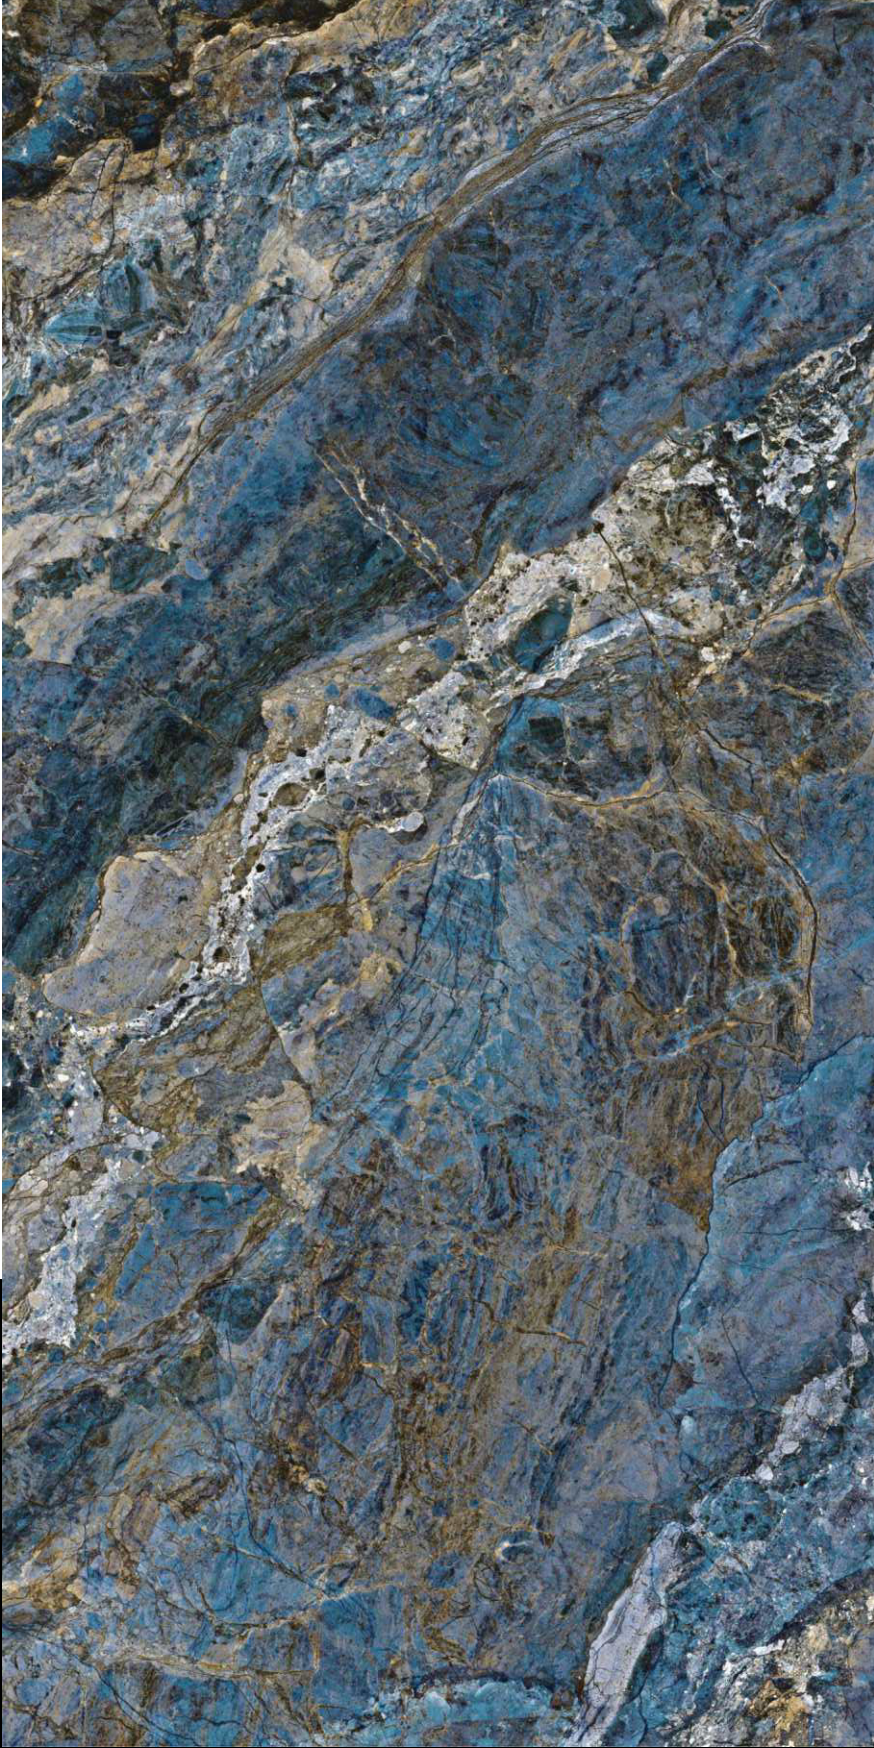

600 X 1200 MM

Explore the charming patterns that will portray a cool tone in your room and exhibit a mesmerizing outlook appeal

LGF[®]
TILES

Elegante
Collection

Decorative

Kyiv

Elegante
collection

Magnus Teal