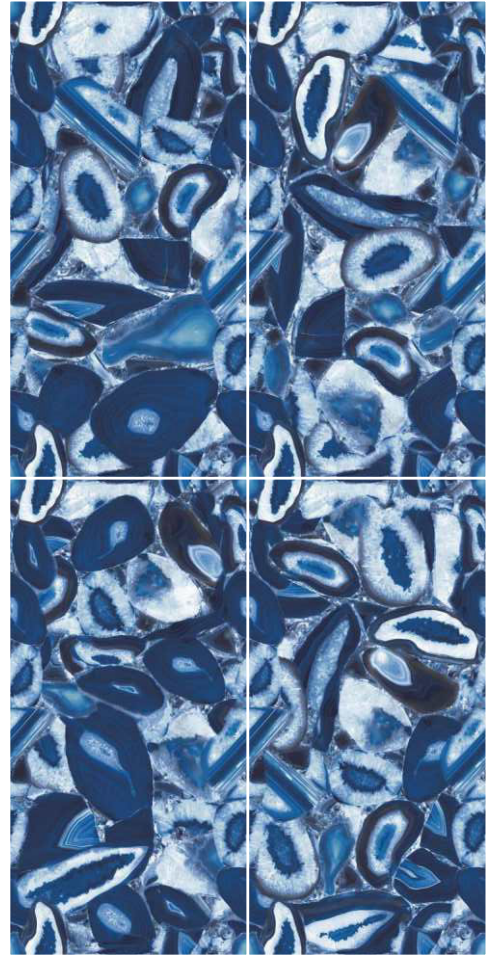

LGF[®]
TILES

Elegante
Collection

Distinctive

Bliss Onyx Rose

Elegante
collection

Blue Agate

HighGloss

600 X 1200 MM