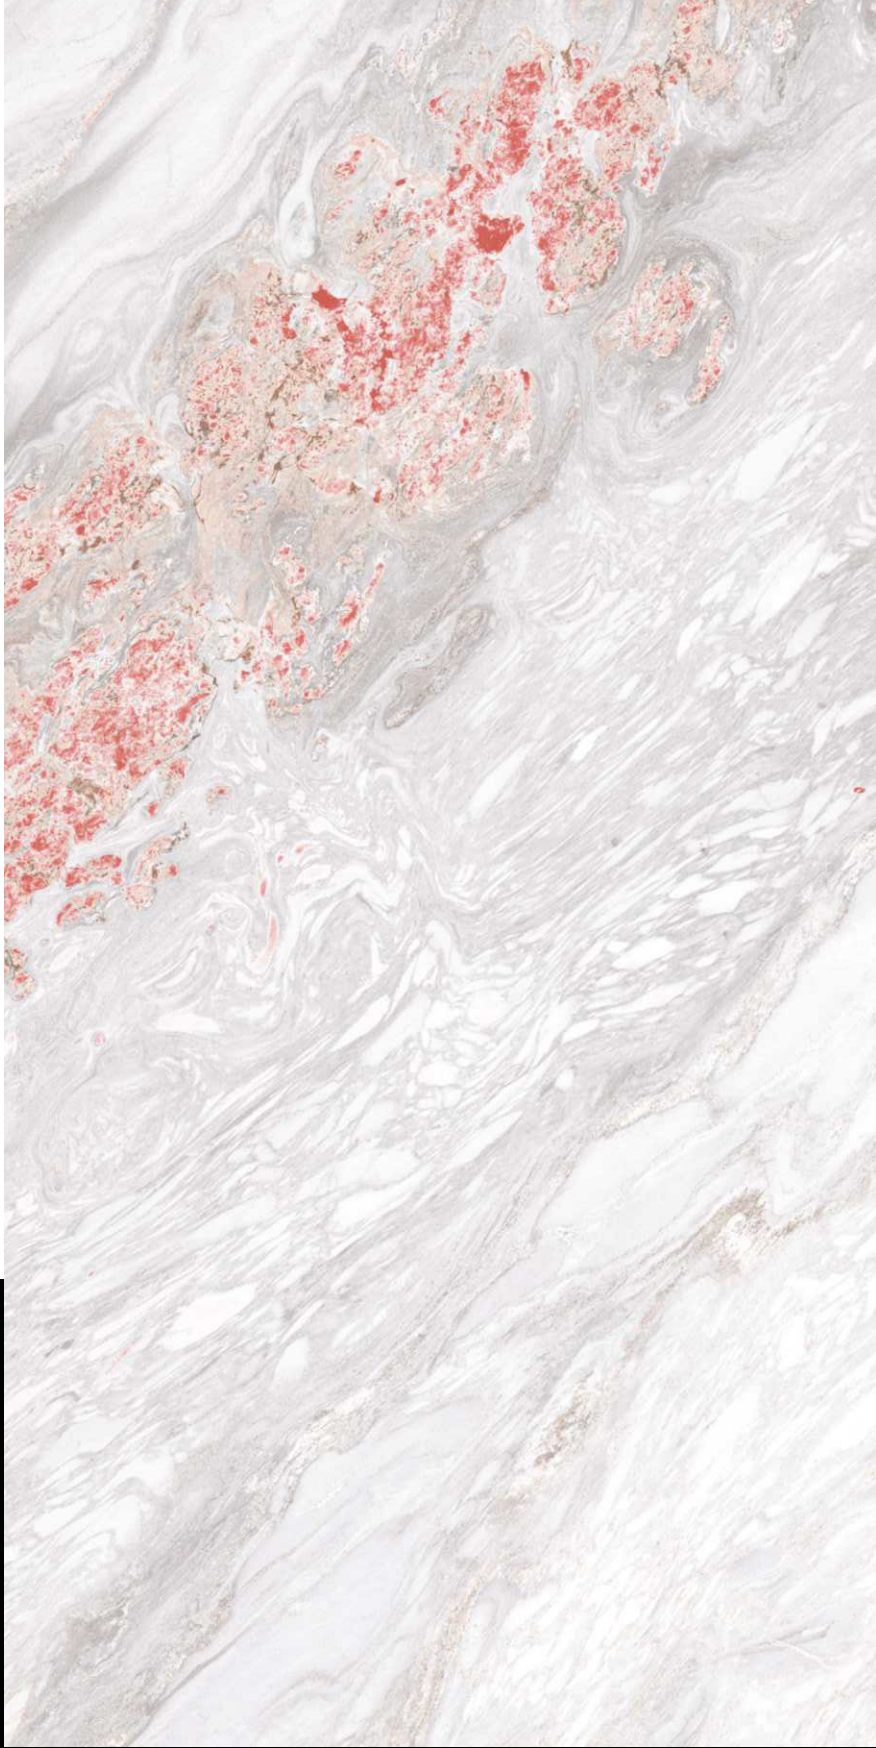

Claude Monet Ruby

HighGloss

600 X 1200 MM

Enhance your style
statement and attract
attention by creating an
ambiance of modesty.

LGF®
TILES

Elegante
Collection

Embellish