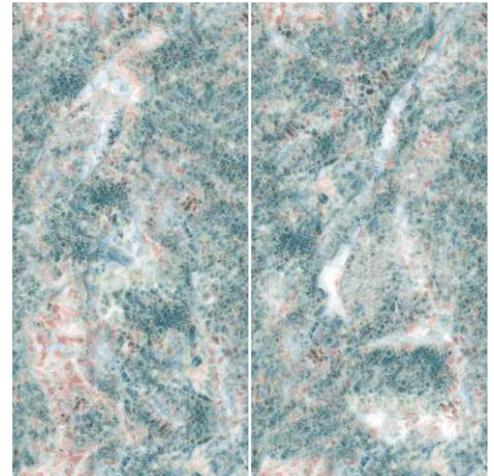

LGF[®]
TILES

Elegante
Collection

Flamboyance

Porto Red

Elegante
collection

Quartzite Aqua

HighGloss

600 X 1200 MM