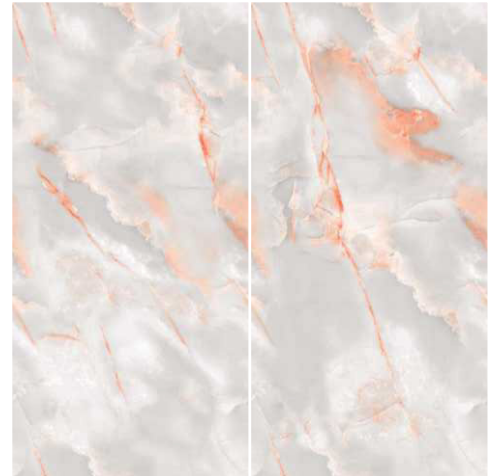

★
**Glorious
Grey**

HighGloss

600 X 1200 MM

Embrace the unimaginable beauty of tiles to make endless combinations of the pleasant and unique that will result in superb aesthetic appeal

NEW

LGF®
TILES

Elegante
Collection

Wonderful