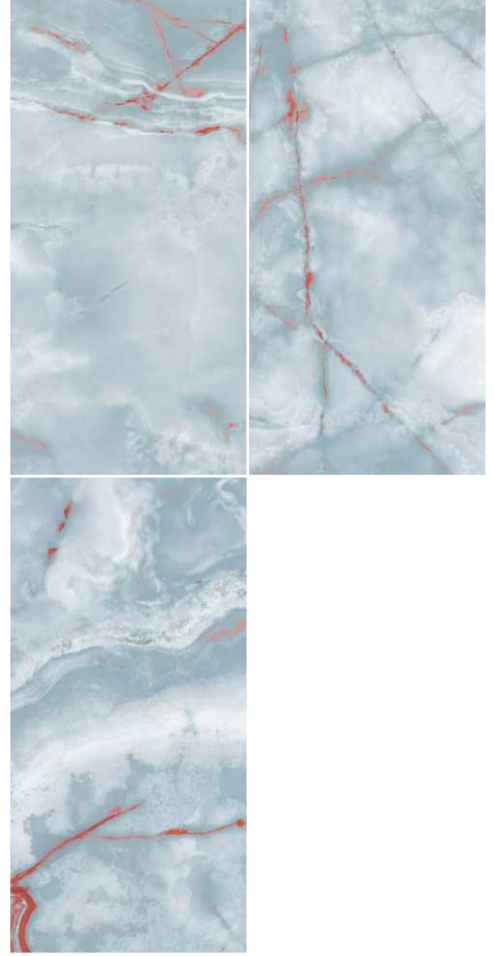

Rembrandt Aqua

HighGloss

600 X 1200 MM

Discover the pinnacle of quality & functionality with these superb textured tiles that bring colossal appeal to your ambiance.

LGF®
TILES

Elegante
Collection

Stunning