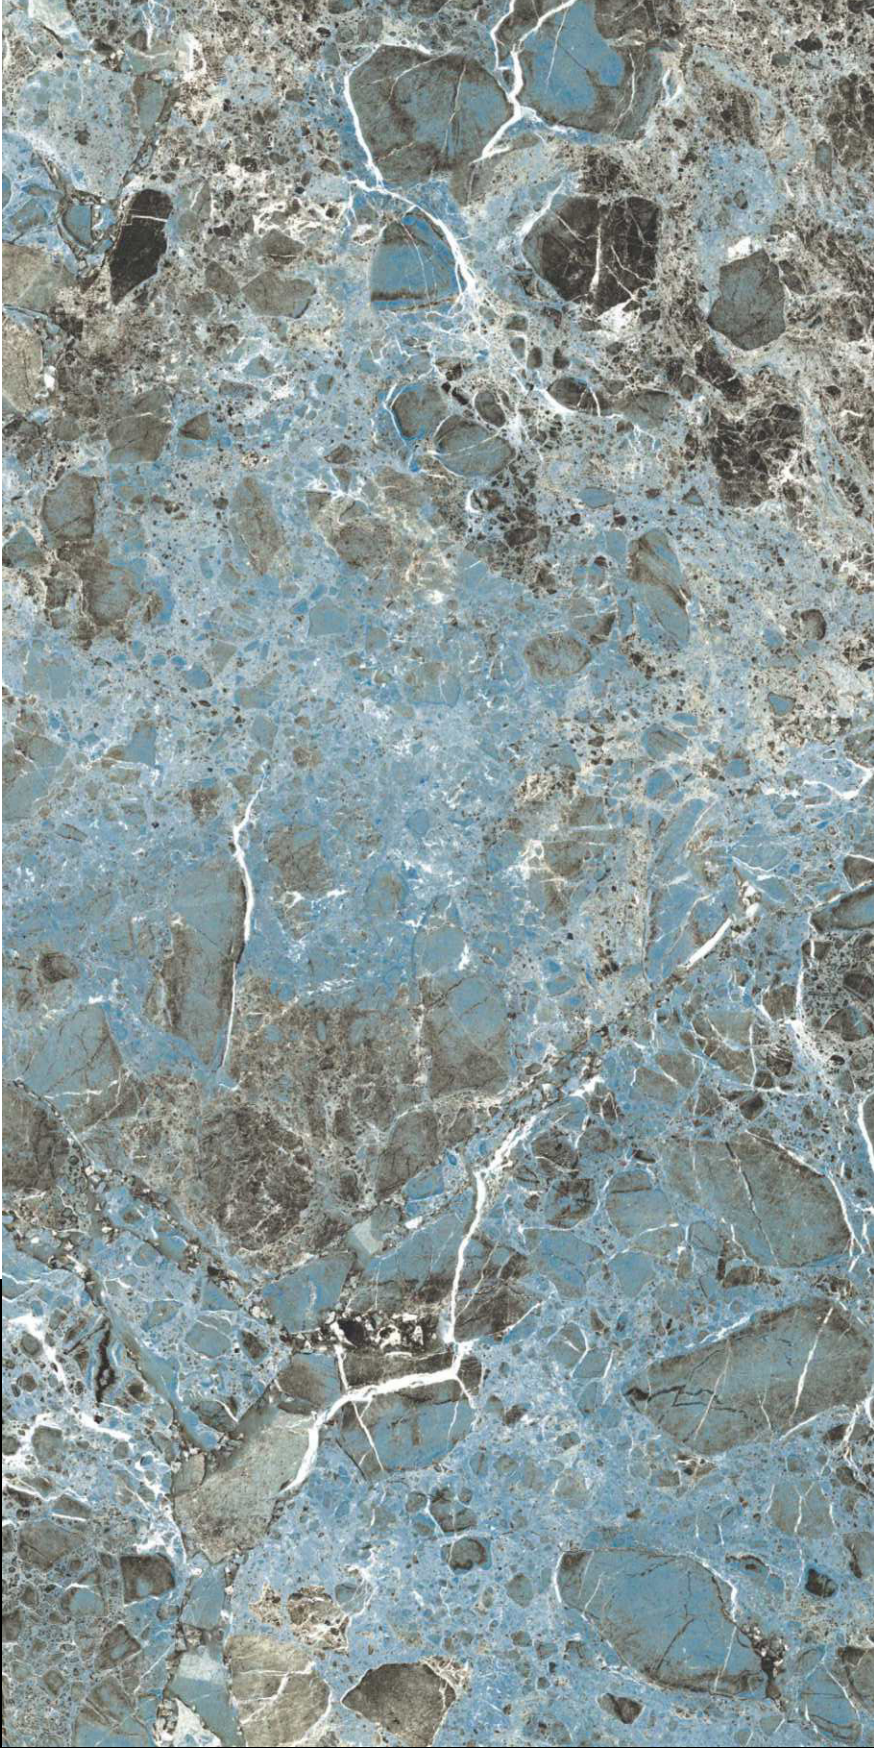

HighGloss

600 X 1200 MM

Music seeping from the
center of creativity
developed from textures
and designs of fabulous
tiles.

LGF[®]
TILES

Elegante
Collection

Flawless

Staturio Royal

Elegante
collection