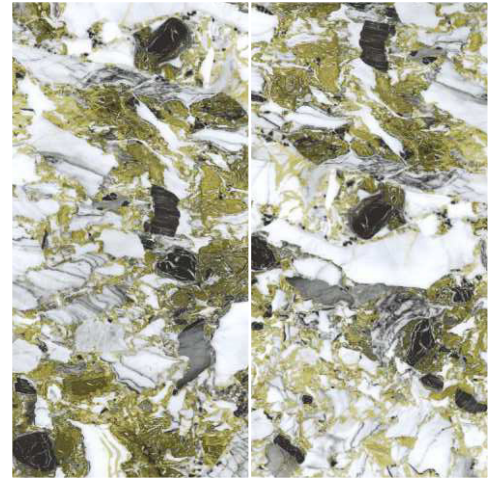

Cologne Green

HighGloss

600 X 1200 MM

Adding a glimpse of natural beauty to your space can create a stunning appeal that draws people's attention right away

LGF®
TILES

Elegante
Collection

Quality