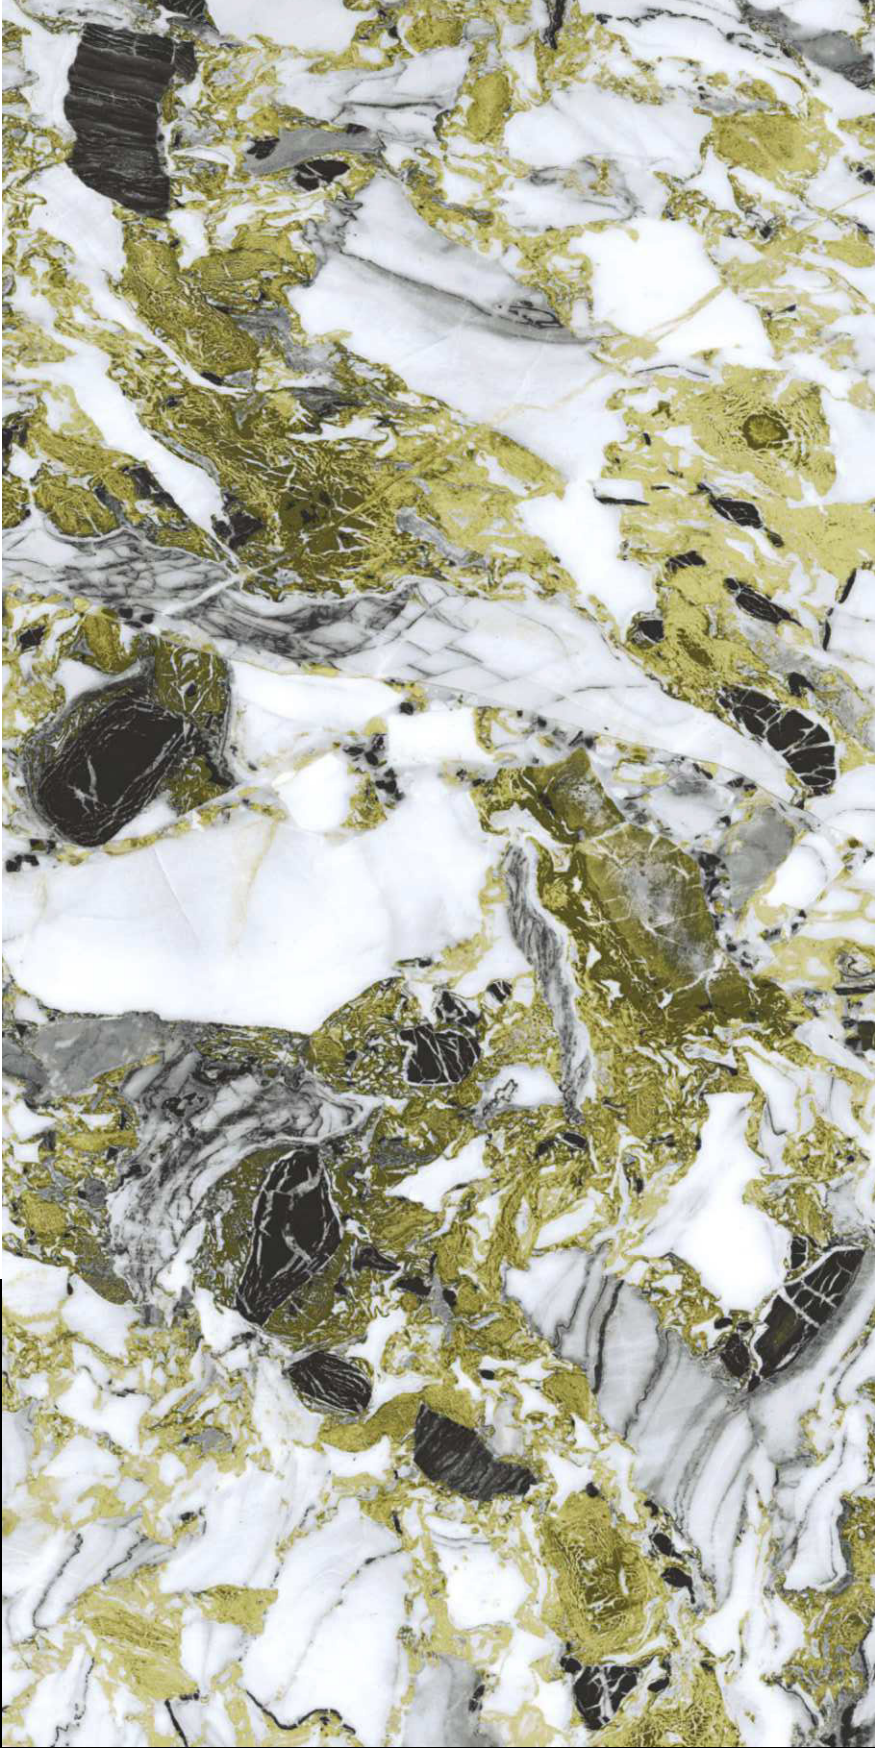

Cologne Green

HighGloss

600 X 1200 MM

Adding a glimpse of natural beauty to your space can create a stunning appeal that draws people's attention right away

LGF®
TILES

Elegante
Collection

Quality