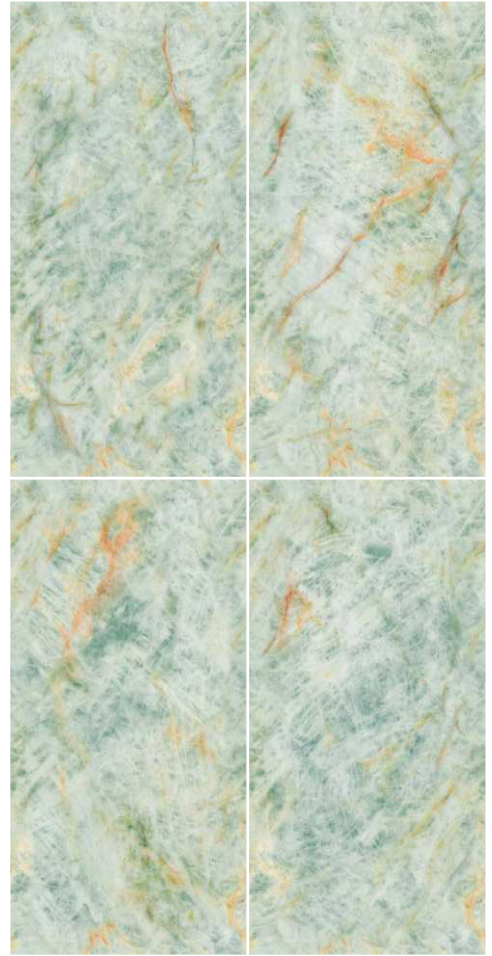

NEW

LGF®
TILES

Elegante
Collection

Auroroa Aqua

HighGloss

600 X 1200 MM

Beautiful, natural tiles with a simple, elegant surface that will enhance any interior. Taking you from the ordinary to the extraordinary.

Divine