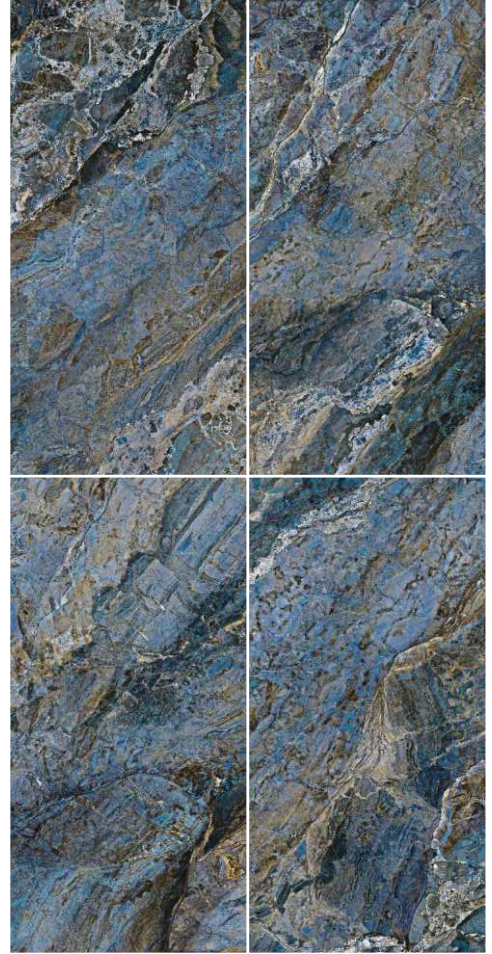

600 X 1200 MM

Explore the charming patterns that will portray a cool tone in your room and exhibit a mesmerizing outlook appeal

LGF[®]
TILES

Elegante
Collection

Decorative

Kyiv

Elegante
collection

Magnus Teal