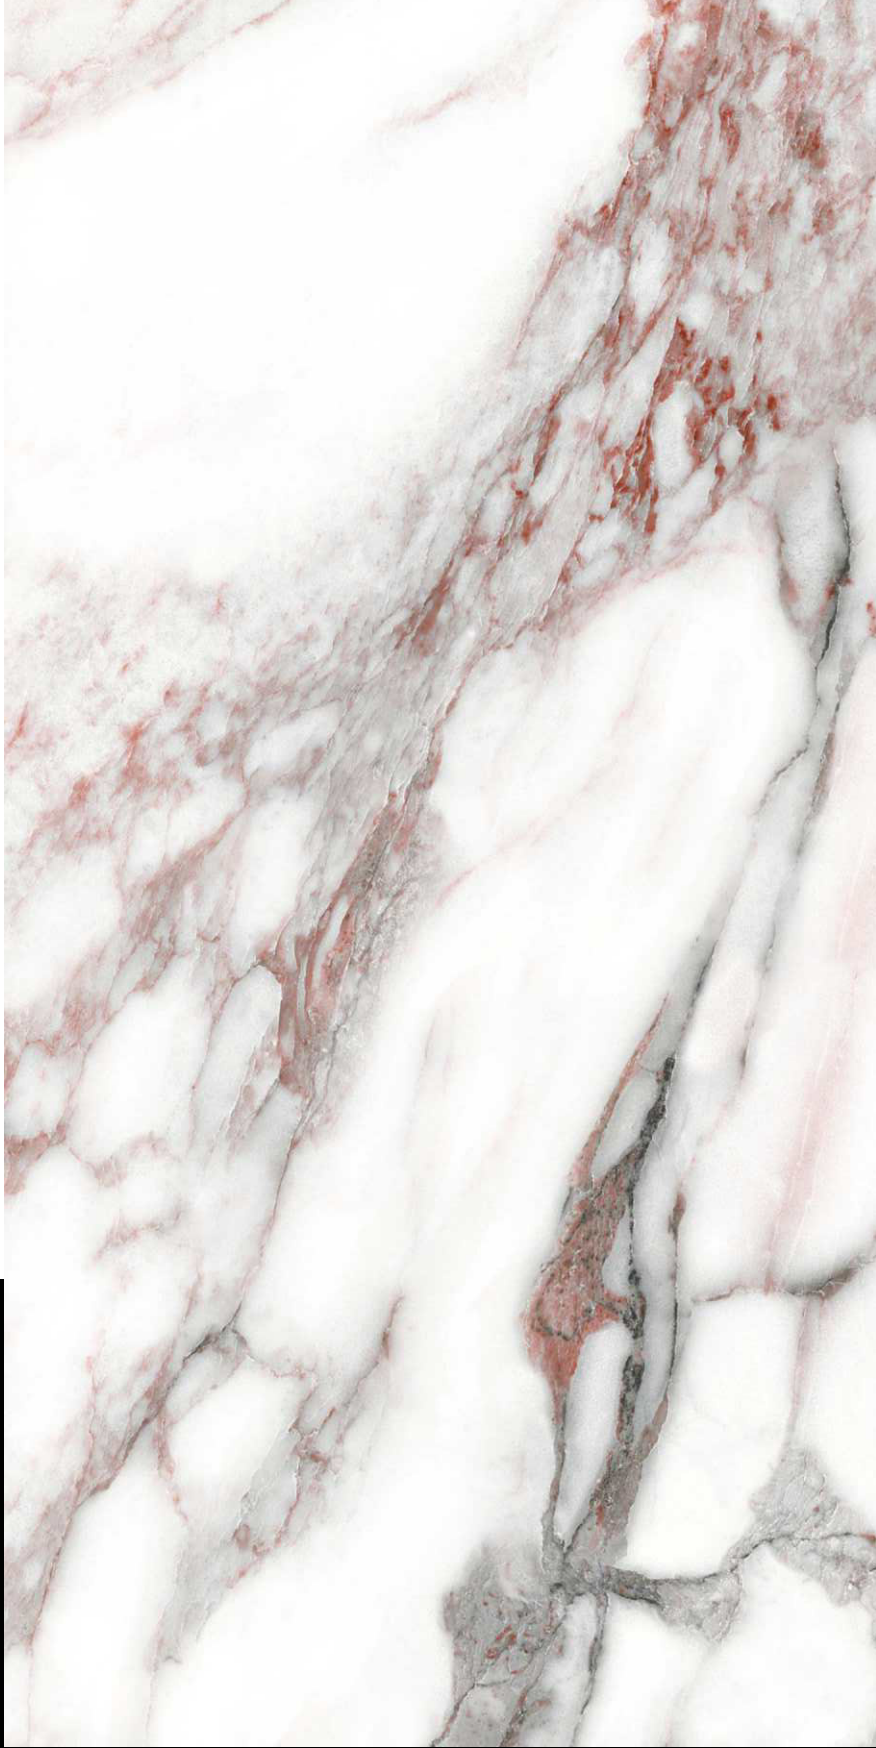

☆
Carara
Rust

HighGloss

600 X 1200 MM

Decorative tiles that set
your space apart from the
rest with a touch of
excellence and charm.

LGF®
TILES

Elegante
Collection

Imaginary