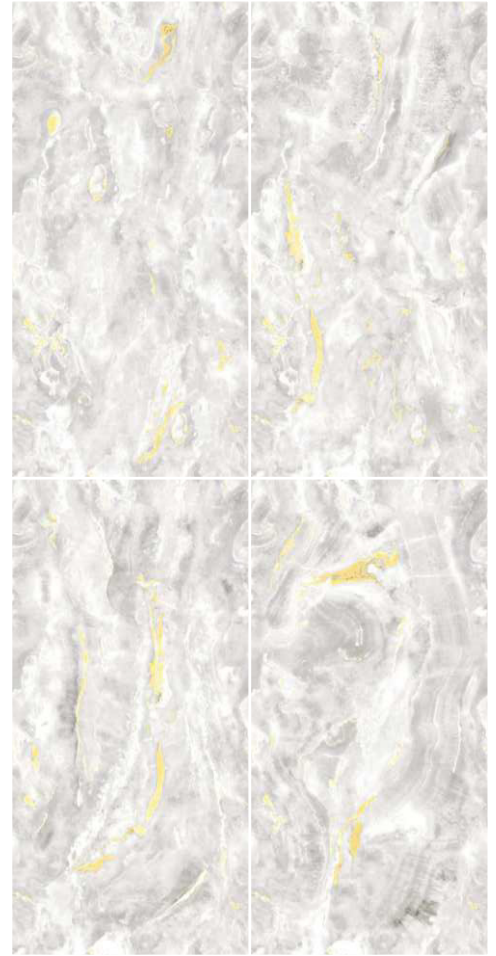

Regal Grey

HighGloss

600 X 1200 MM

Timeless Style and a Finest
Design adorn your space-
filled center with a pleasant
touch that will outlive you.

NEW

LGF®
TILES

Elegante
Collection

Mesmerizing