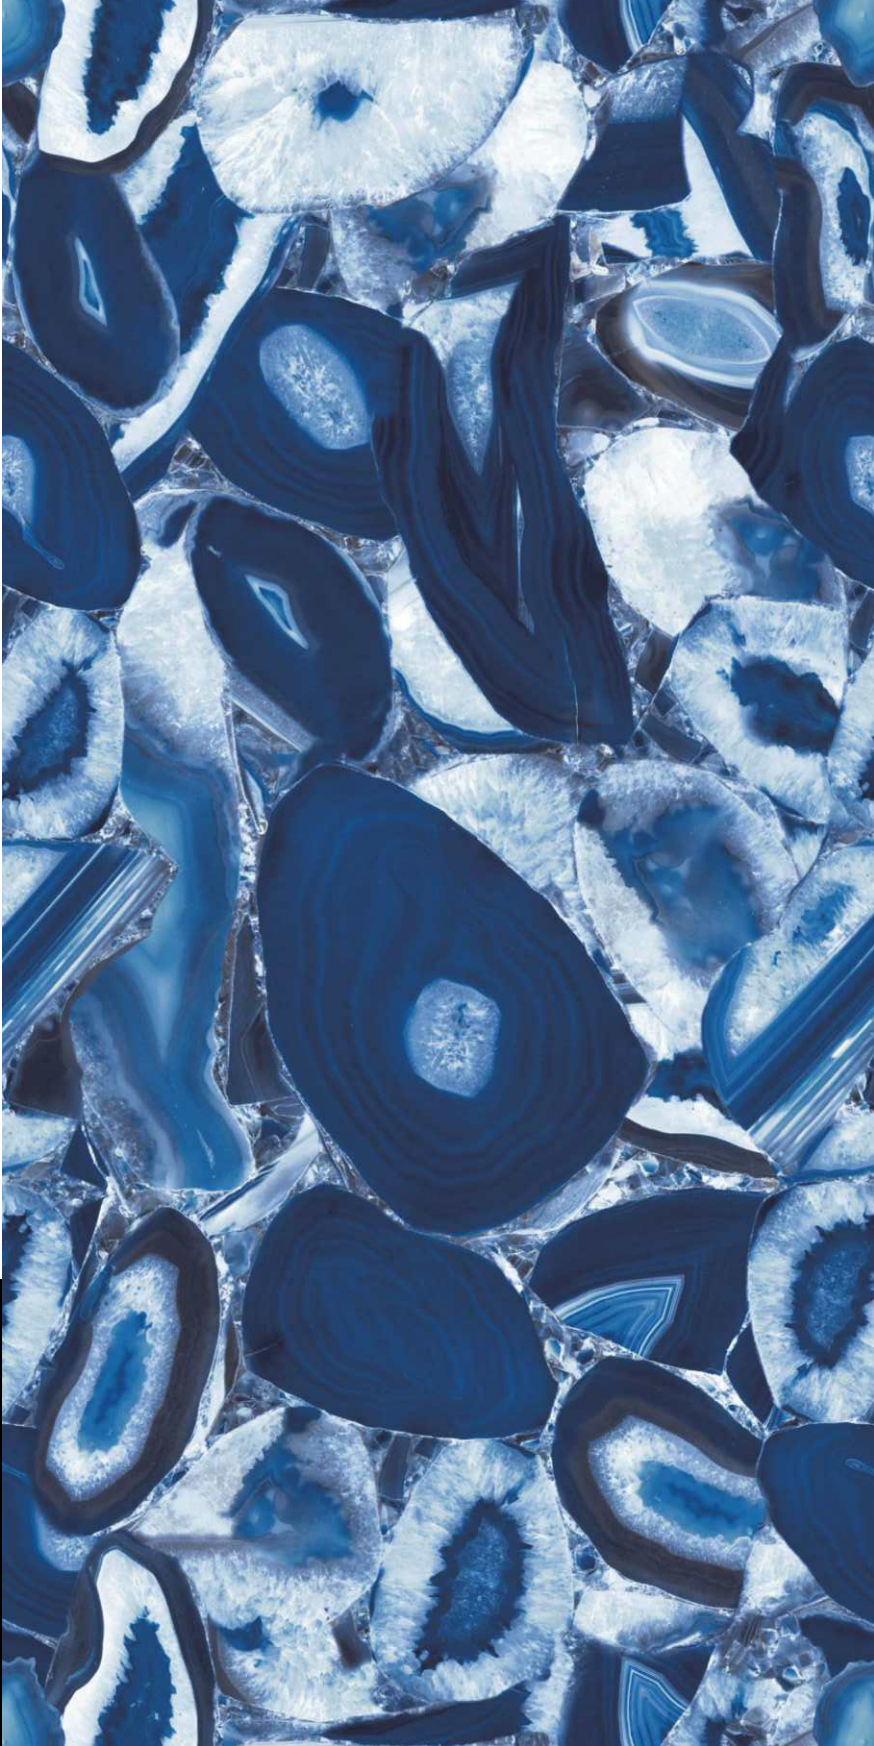

LGF[®]
TILES

Elegante
Collection

Distinctive

Bliss Onyx Rose

Elegante
collection

Blue Agate

HighGloss

600 X 1200 MM