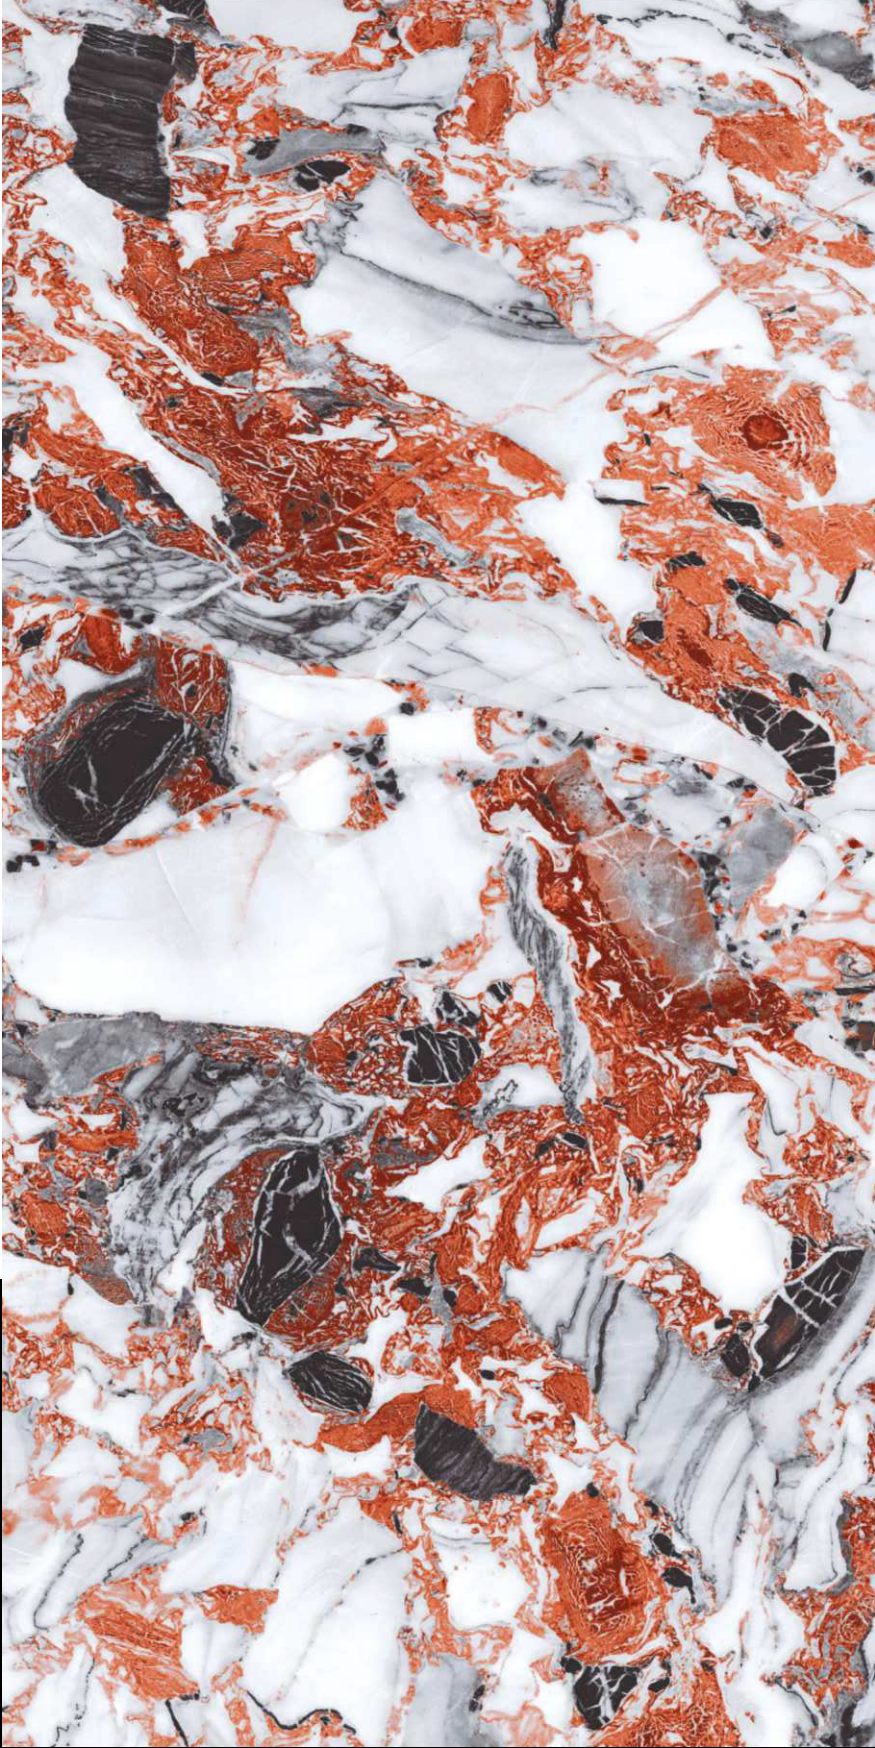

Cologne Red

HighGloss

600 X 1200 MM

Luxuriate the warmth of
your ambiance that
enhances the elegance of
the style segment

LGF®
TILES

Elegante
Collection

Brilliance