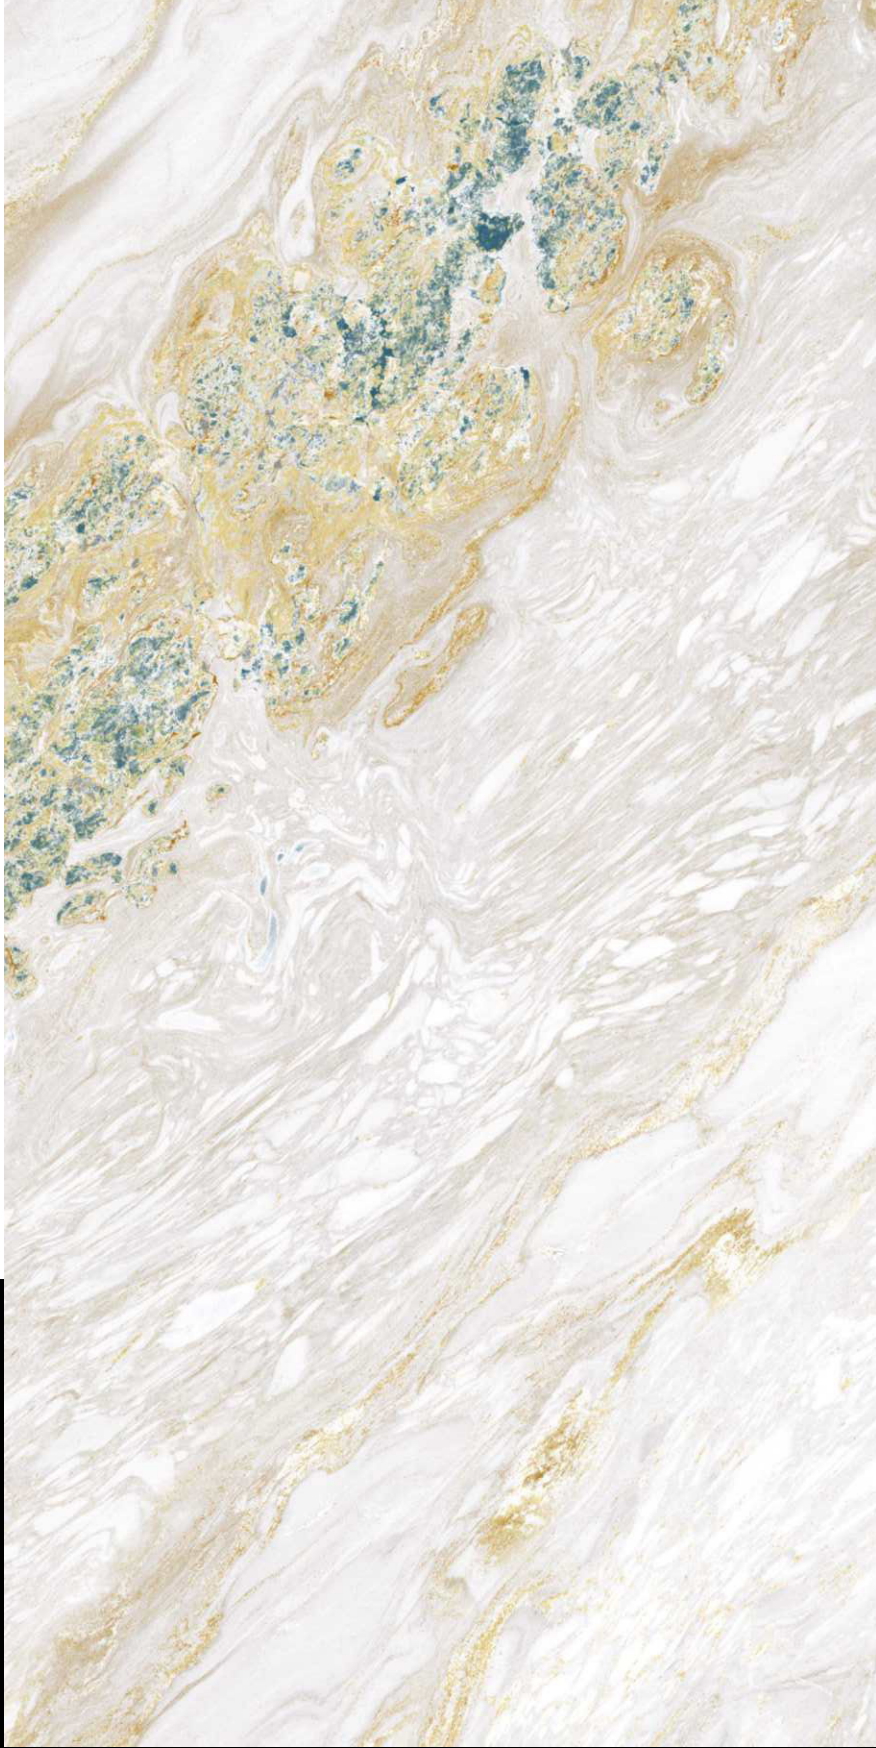

Claude Monet Gold

HighGloss

600 X 1200 MM

The art of elegance meets
the style of endurance to
offer you a unique appeal
that enhances your space.

LGF®
TILES

Elegante
Collection

Unique