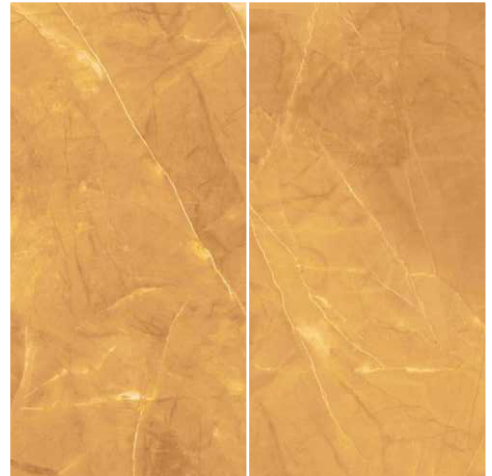

600 X 1200 MM

A tile of extraordinary quality
dimensions & refined design
elevates your surroundings
in a magnificent way

LGF[®]
TILES

Elegante
Collection

Illusionary

Grigio Brick

Elegante
collection

Grigio Gold