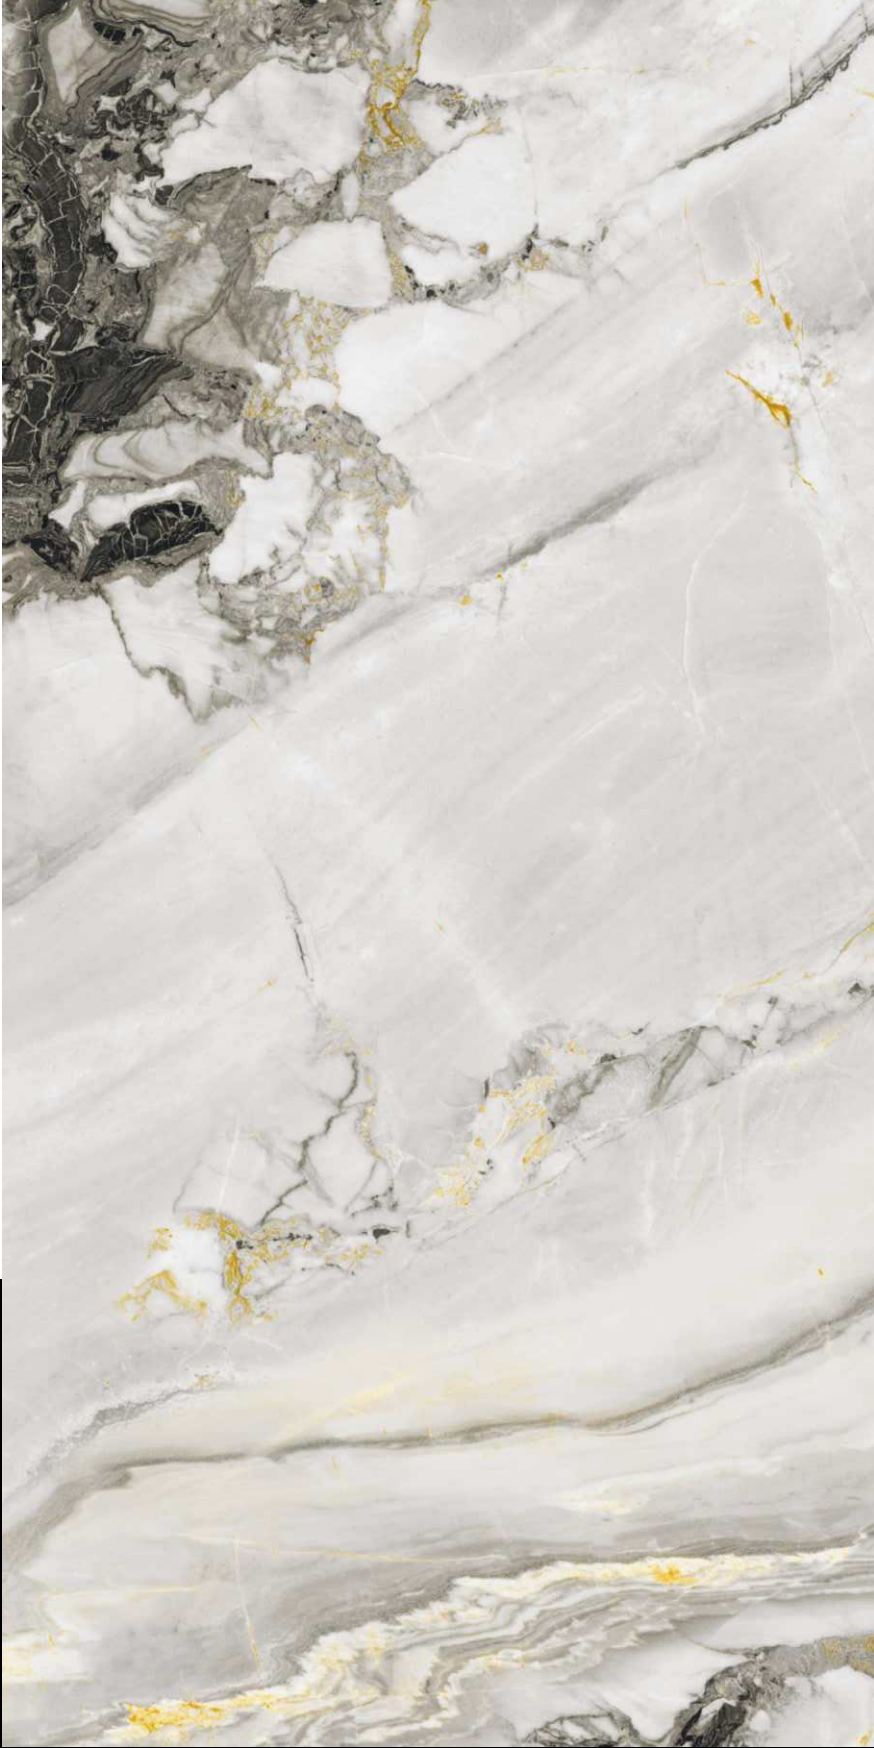

Remarkable

Porto Aqua

Elegante
collection

Porto Gold

HighGloss

600 X 1200 MM

Featuring an extraordinary tile design with supreme quality and refined goldish texture crafted to offer a sense of vibrancy

LGF[®]
TILES