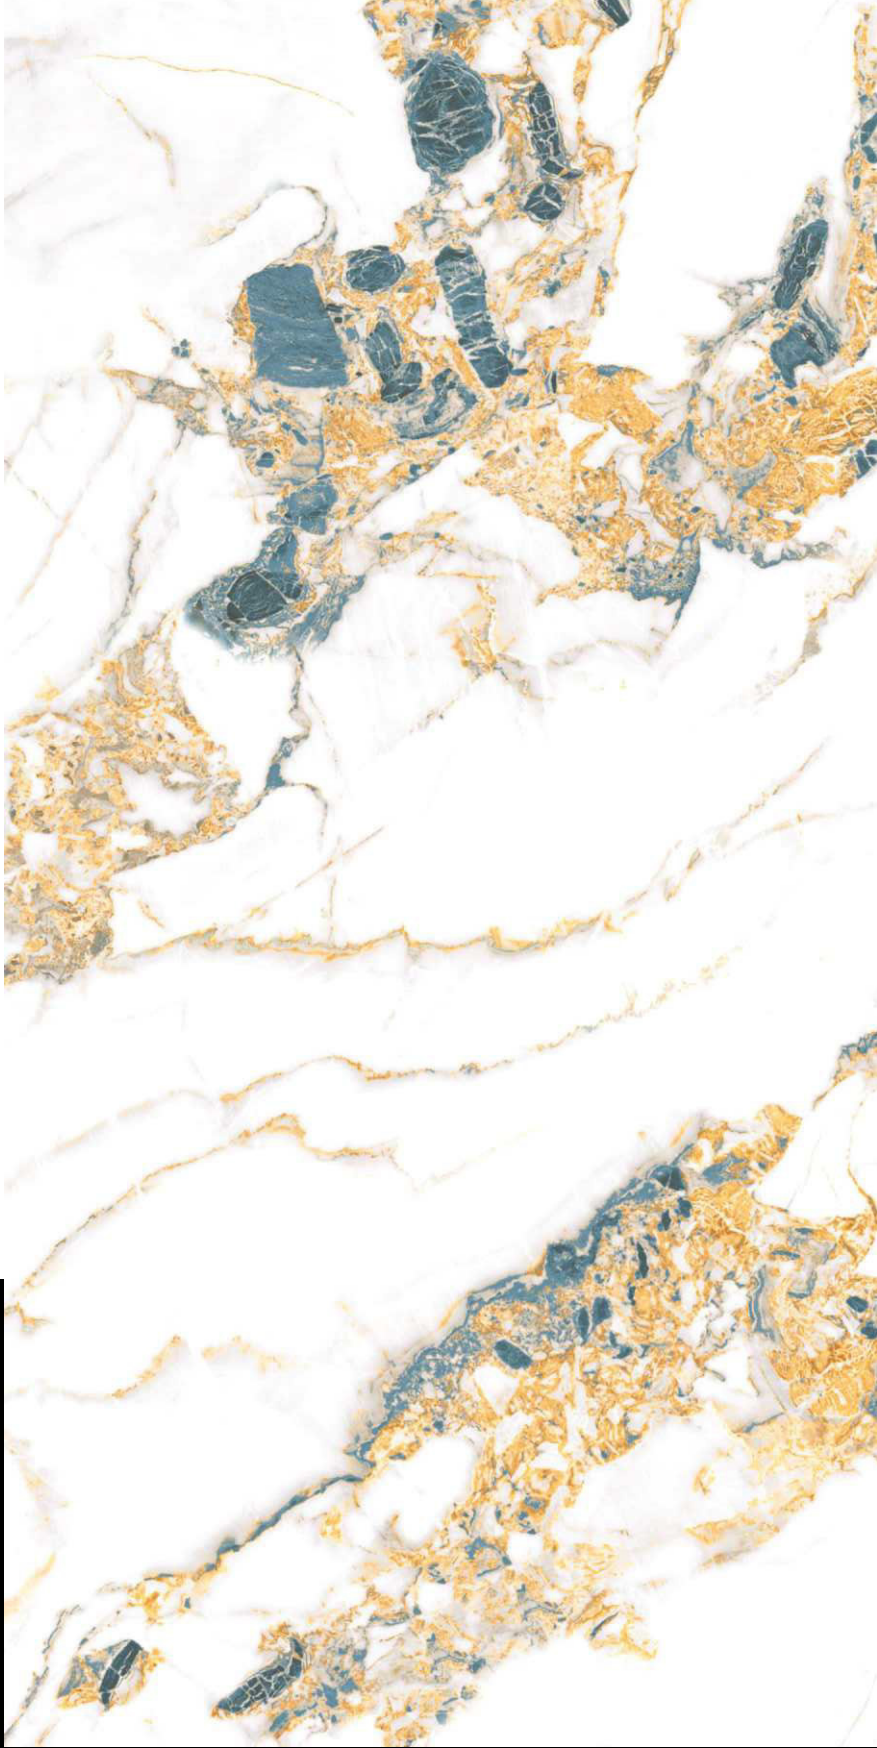

Porto Aqua

HighGloss

600 X 1200 MM

Defining the beauty &
purity of your ambience
with the best quality tile
that enriches the appeal

LGF®
TILES

Elegante
Collection

Remarkable