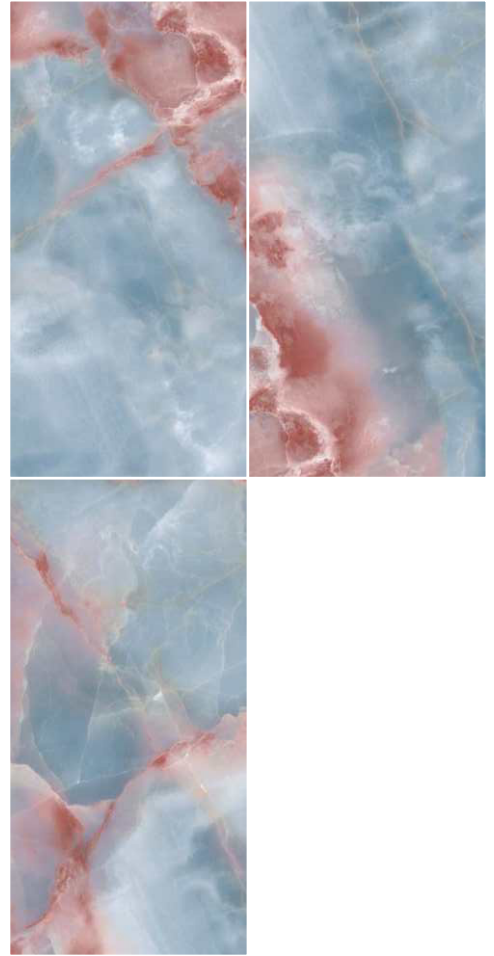

Ocean Onice

HighGloss

600 X 1200 MM

Adding opulence to your space with simple and elegant tiles can increase the feeling of spaciousness and class in the interior and create an ambiance you'll enjoy.

LGF®
TILES

Elegante
Collection

Aromatic