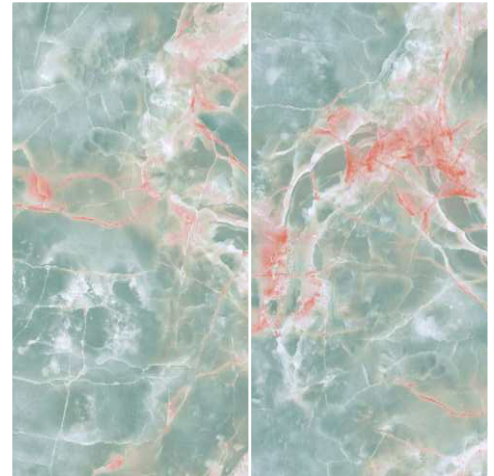

Nile

Elegante
collection

Nobel Onyx Aqua

HighGloss

600 X 1200 MM

Let the ever-stylish allure of these fantastic ceramic tiles blend into your space and lend it a charming design to leave you spellbound

LGF[®]
TILES