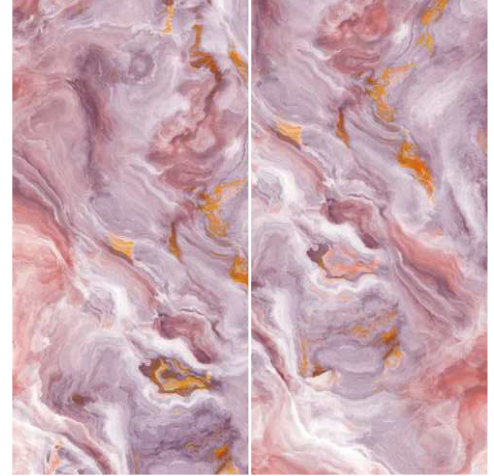

Elegante
Collection

Spectacular

Iceberg Blue

Elegante
collection

Illusion Blue

HighGloss

600 X 1200 MM

Ace the texture with our
tiles that are eye-pleasing
and comes out with
decency of magical color.

LGF[®]
TILES

Elegante
Collection

Superio

Illusion Blue

Elegante
collection

Illusion Rosso

HighGloss

600 X 1200 MM