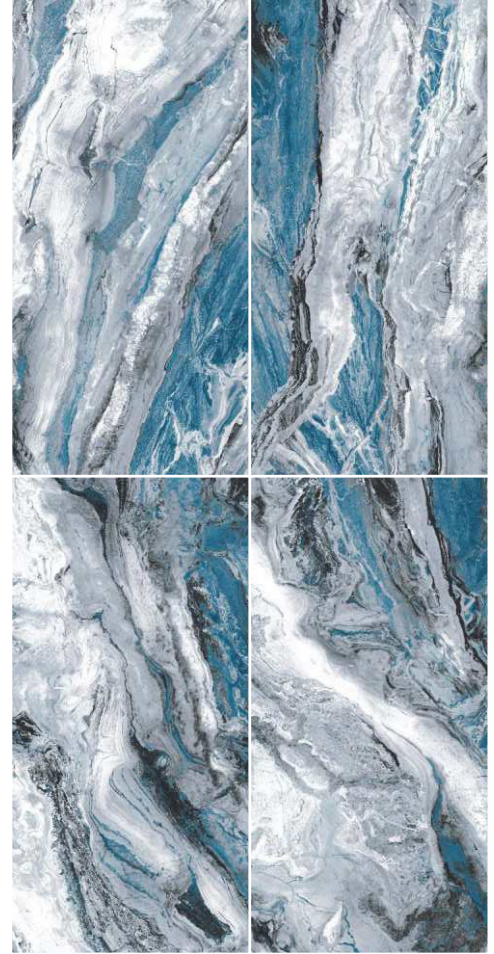

Dike Teal

HighGloss

600 X 1200 MM

Its remarkable quality
dimensions and refined
design make this tile an
extraordinary addition to
any space

LGF®
TILES

Elegante
Collection

Elegance