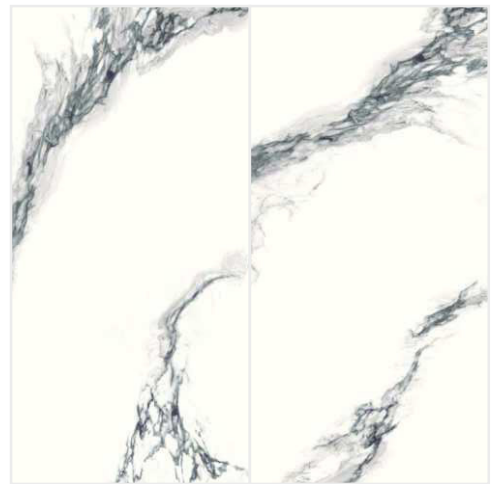

600 X 1200 MM

Your ambiance will be defined with these splendid tiles, which emit a soft glow that activates the beauty

LGF[®]
TILES

Elegante
Collection

Radiant

Sage Red

Elegante
collection

Staturio Royal