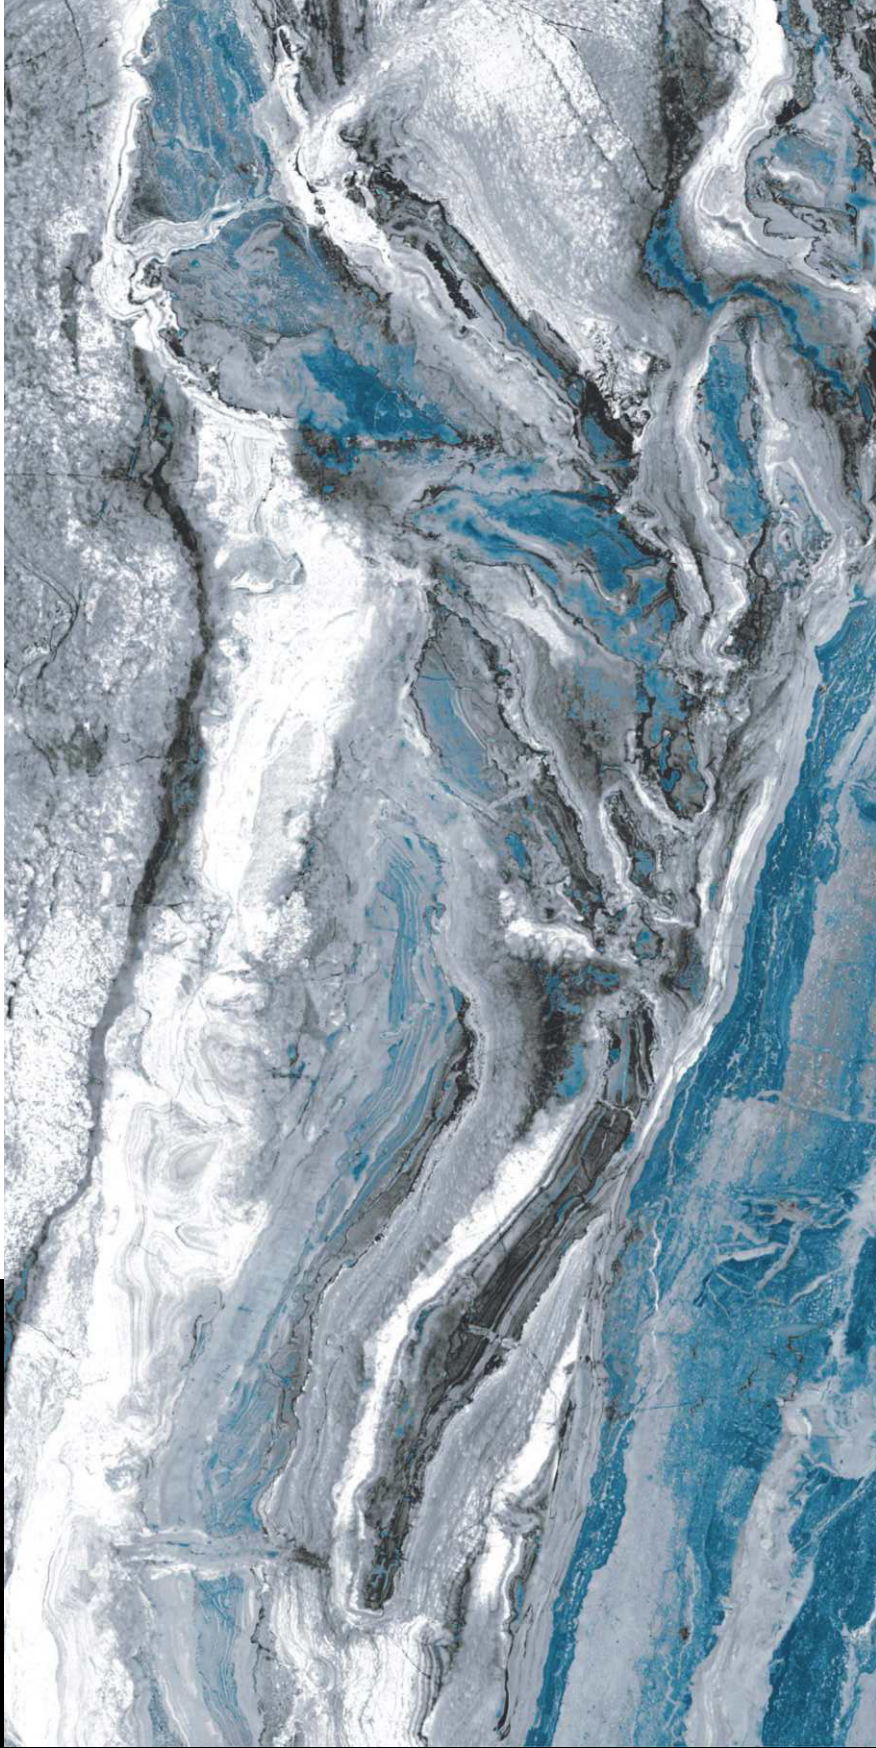

Dike Teal

HighGloss

600 X 1200 MM

Its remarkable quality
dimensions and refined
design make this tile an
extraordinary addition to
any space

LGF®
TILES

Elegante
Collection

Elegance