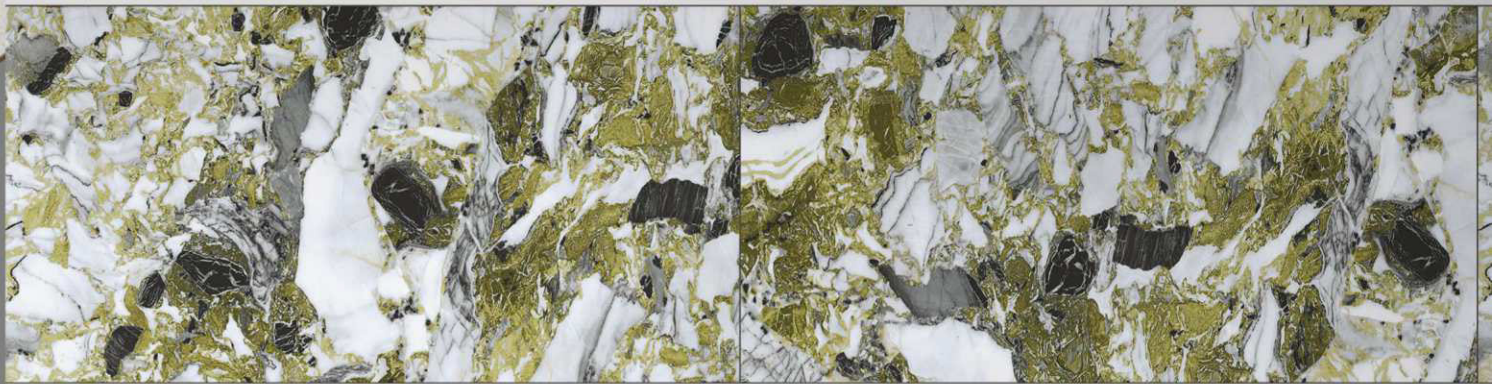

Cologne Green

Elegante
collection