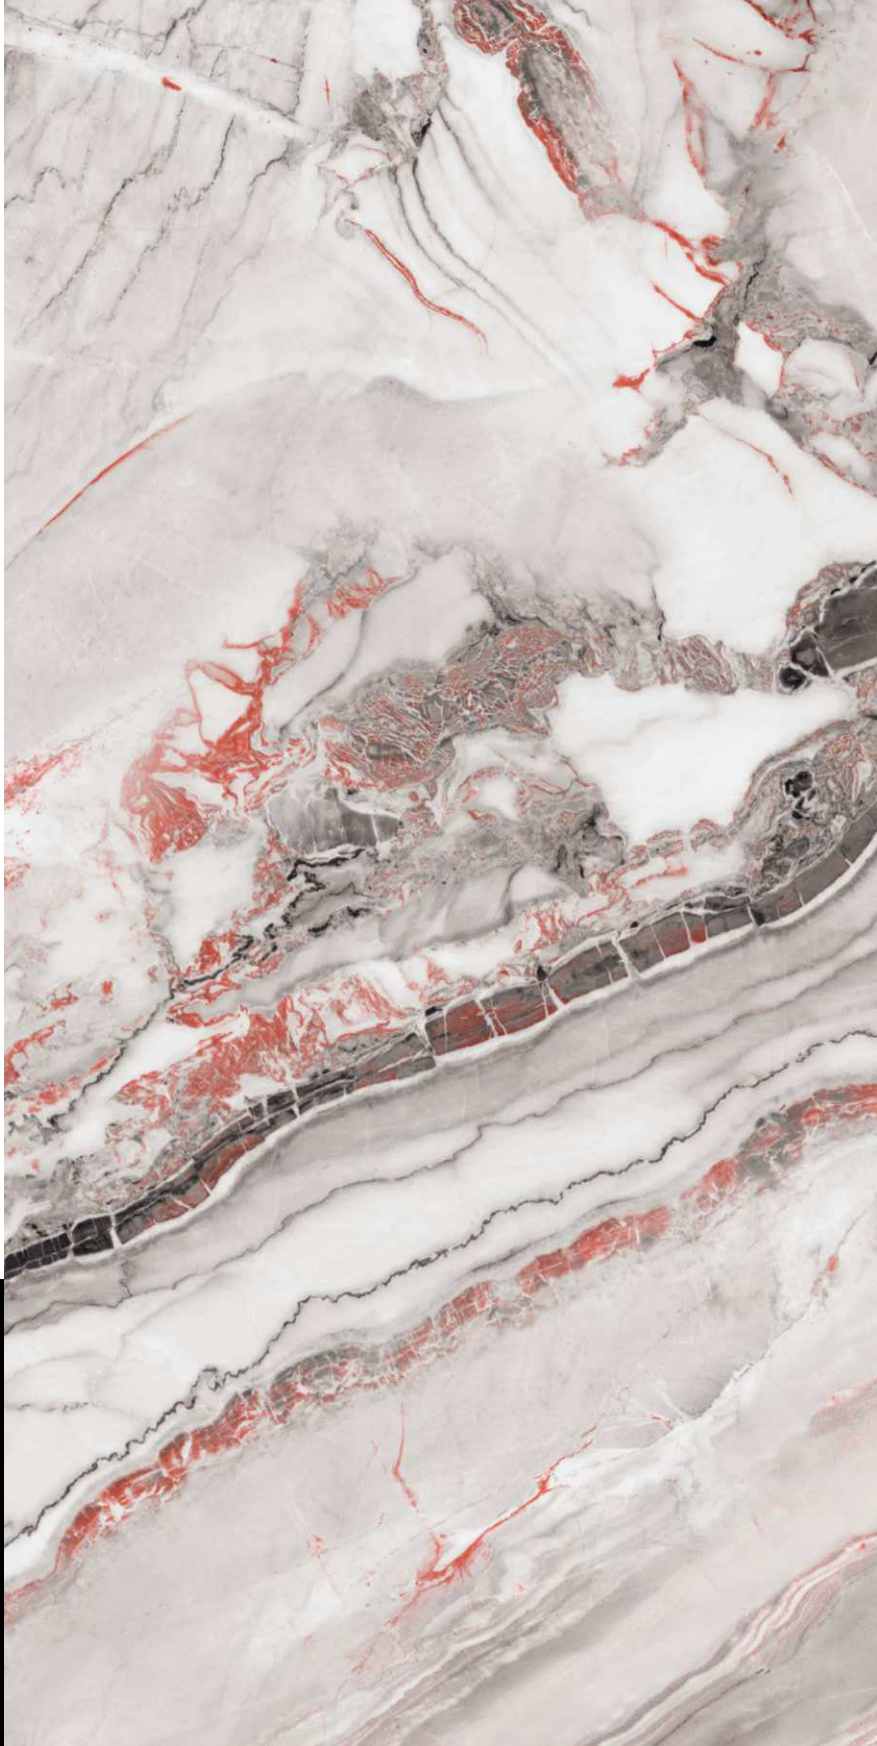

Porto Red

HighGloss

600 X 1200 MM

An aesthetic touch to take
you one step ahead in
achieving beautiful dreams
with style.

LGF®
TILES

Elegante
Collection

Flamboyance