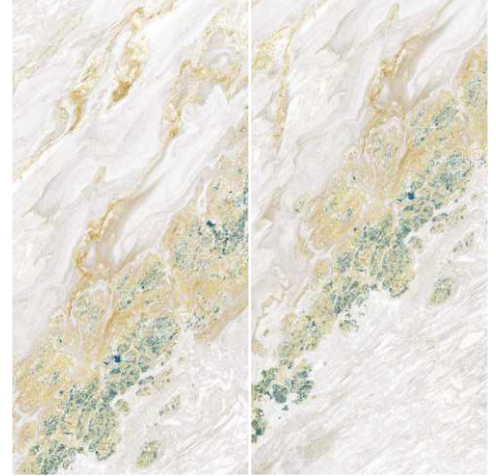

Claude Monet Gold

HighGloss

600 X 1200 MM

The art of elegance meets
the style of endurance to
offer you a unique appeal
that enhances your space.

LGF®
TILES

Elegante
Collection

Unique