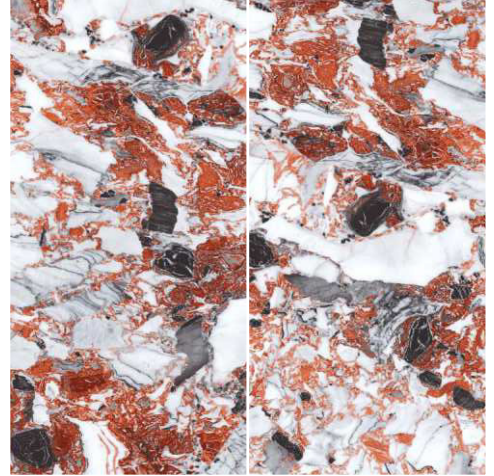

Cologne Red

HighGloss

600 X 1200 MM

Luxuriate the warmth of
your ambiance that
enhances the elegance of
the style segment

LGF®
TILES

Elegante
Collection

Brilliance