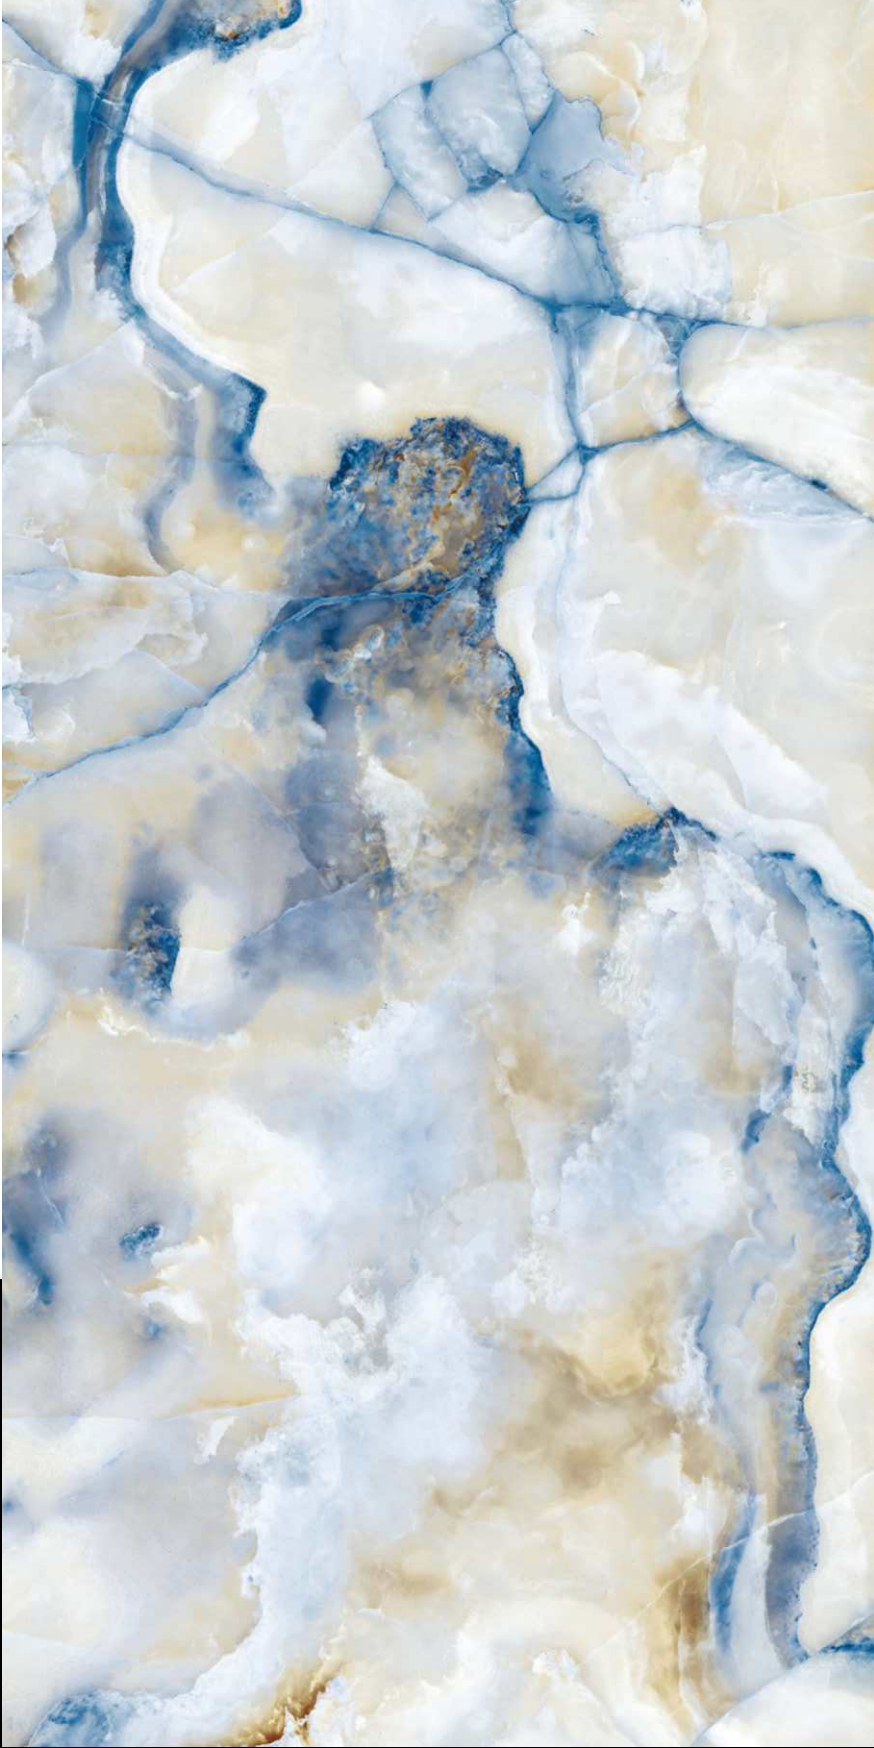

HighGloss

600 X 1200 MM

Create a beautiful space
with the scintillating aura
of tiles and the beauty of
artistic touch and bring
luxurious appeal.

LGF[®]
TILES

Elegante
Collection

Vintage

Onyx Teal

Elegante
collection