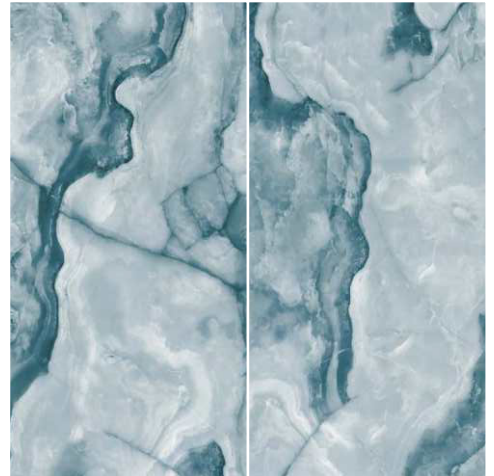

600 X 1200 MM

Created for your home
decor to achieve an
aesthetic appeal that is
both complete and
beautiful

LGF[®]
TILES

Elegante
Collection

Charming

Onyx Emerald

Elegante
collection

Onyx Teal