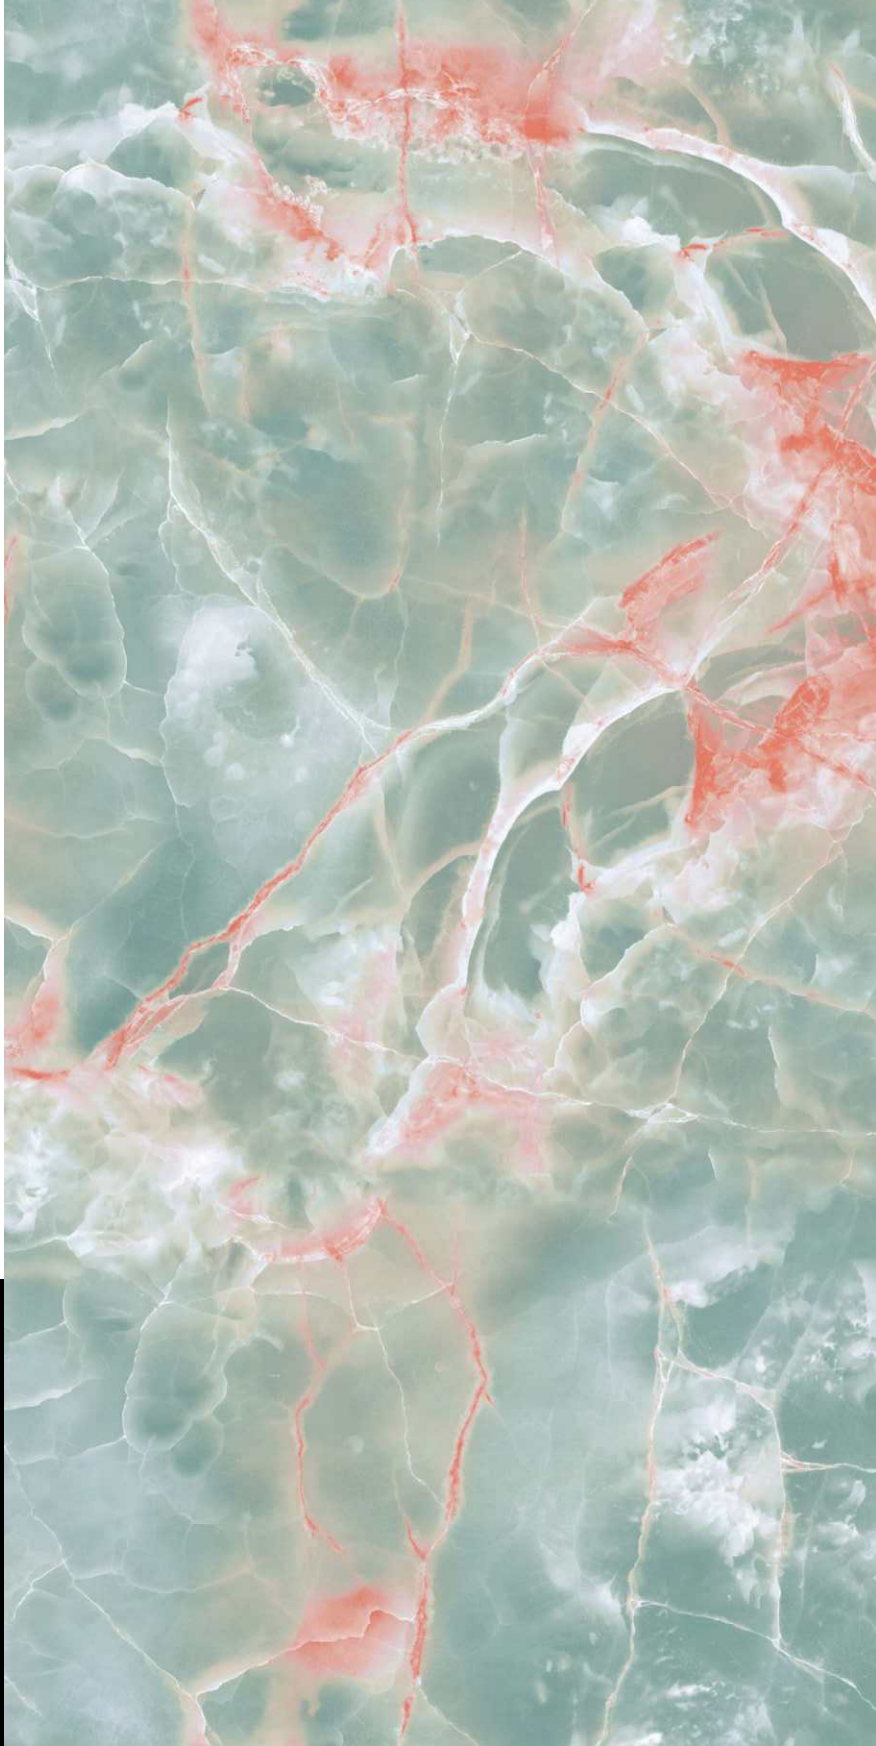

Nile

Elegante
collection

Nobel Onyx Aqua

HighGloss

600 X 1200 MM

Let the ever-stylish allure of these fantastic ceramic tiles blend into your space and lend it a charming design to leave you spellbound

LGF[®]
TILES