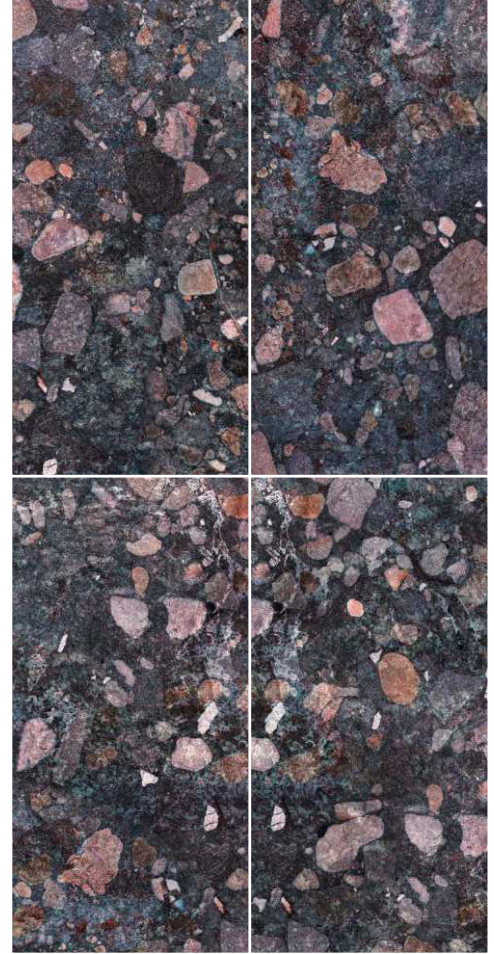

LGF[®]
TILES

Elegante
Collection

Supreme

Moon Aqua

Elegante
collection

Mystic Black

HighGloss

600 X 1200 MM