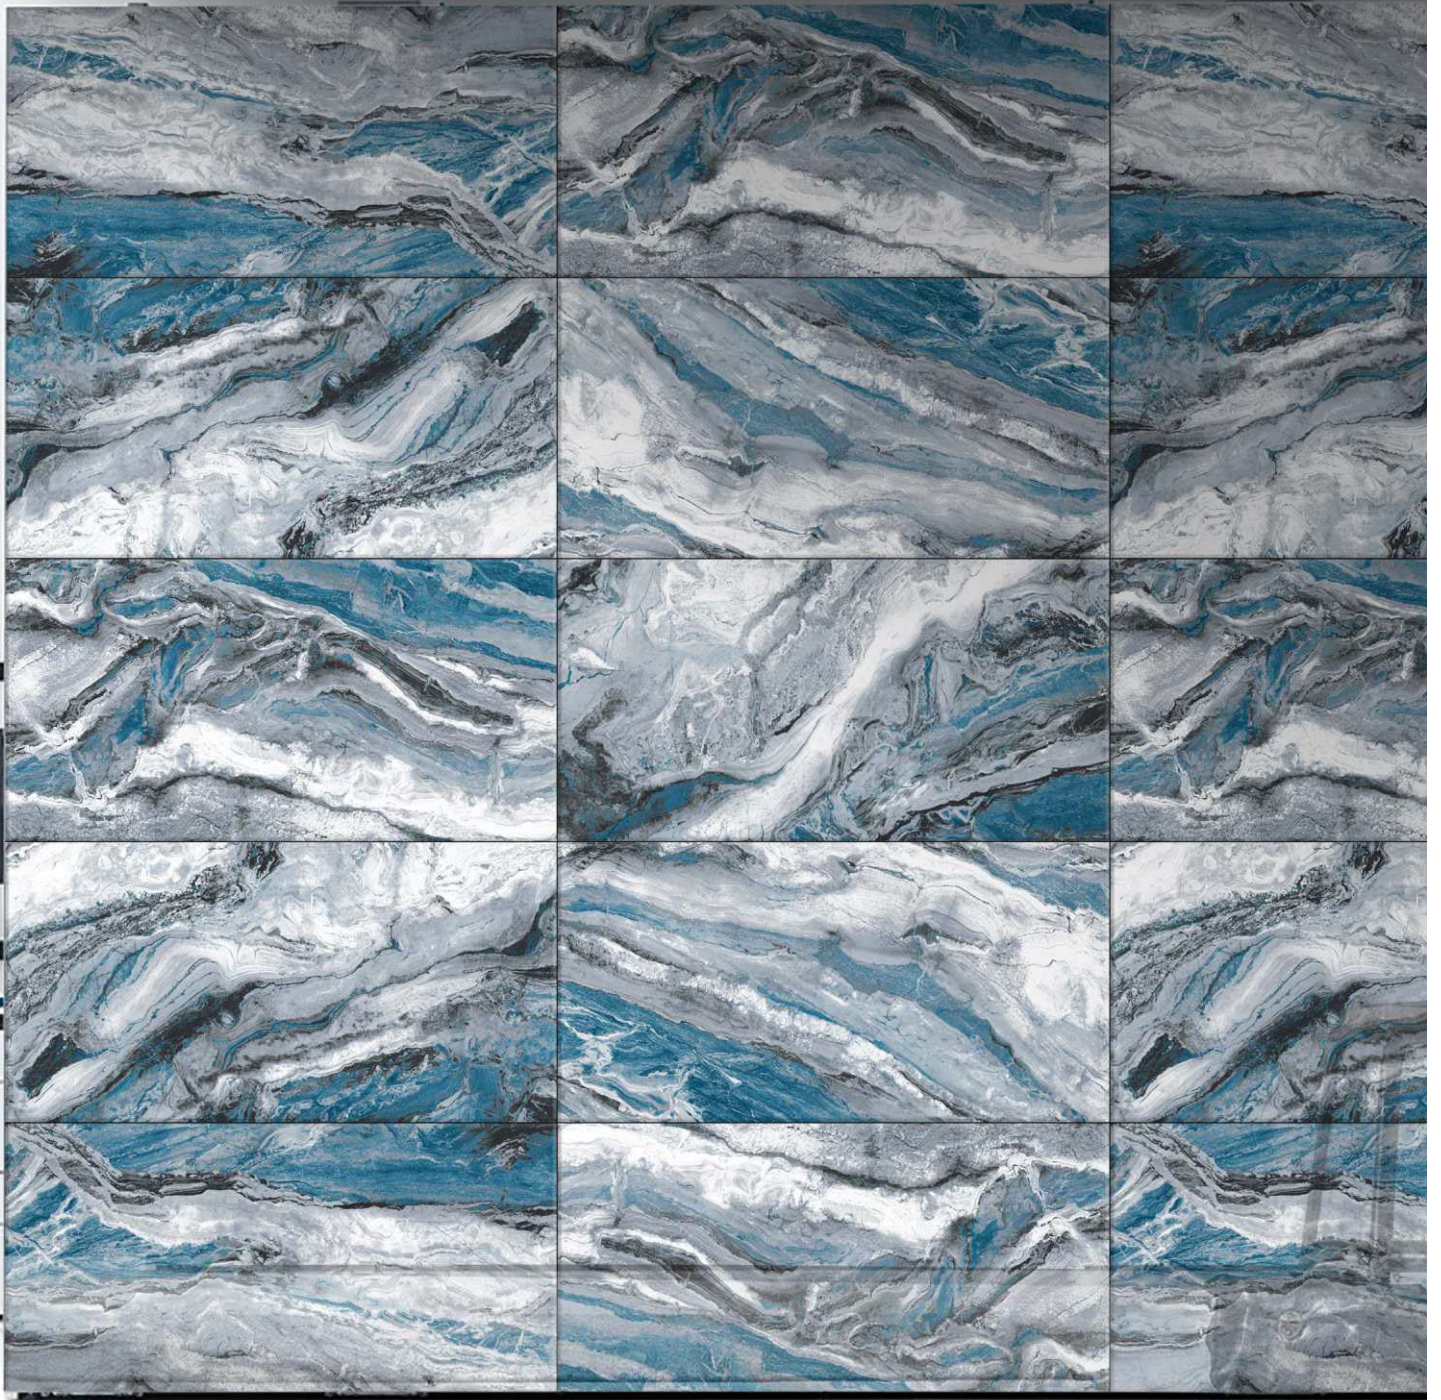

Dike Teal

Elegante
collection