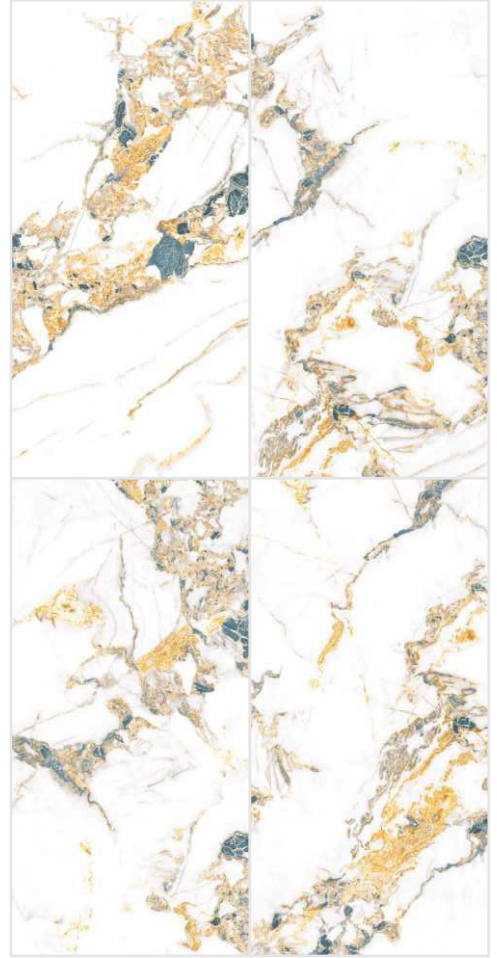

Porto Aqua

HighGloss

600 X 1200 MM

Defining the beauty &
purity of your ambience
with the best quality tile
that enriches the appeal

LGF®
TILES

Elegante
Collection

Remarkable