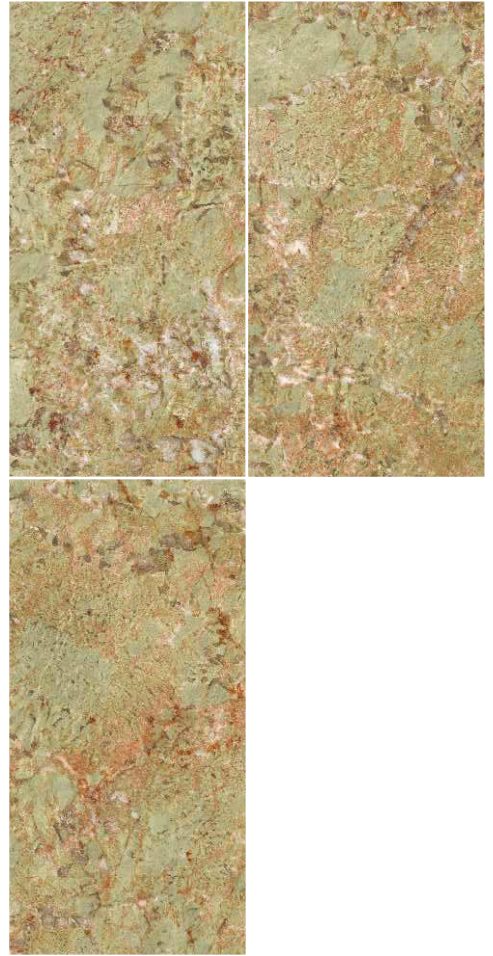

LGF[®]
TILES

Elegante
Collection

Luxury *Redefined*

Amazonite

HighGloss

600 X 1200 MM

Allow your space to demonstrate elegance and glory with simple and supreme touches

LGF[®]
TILES