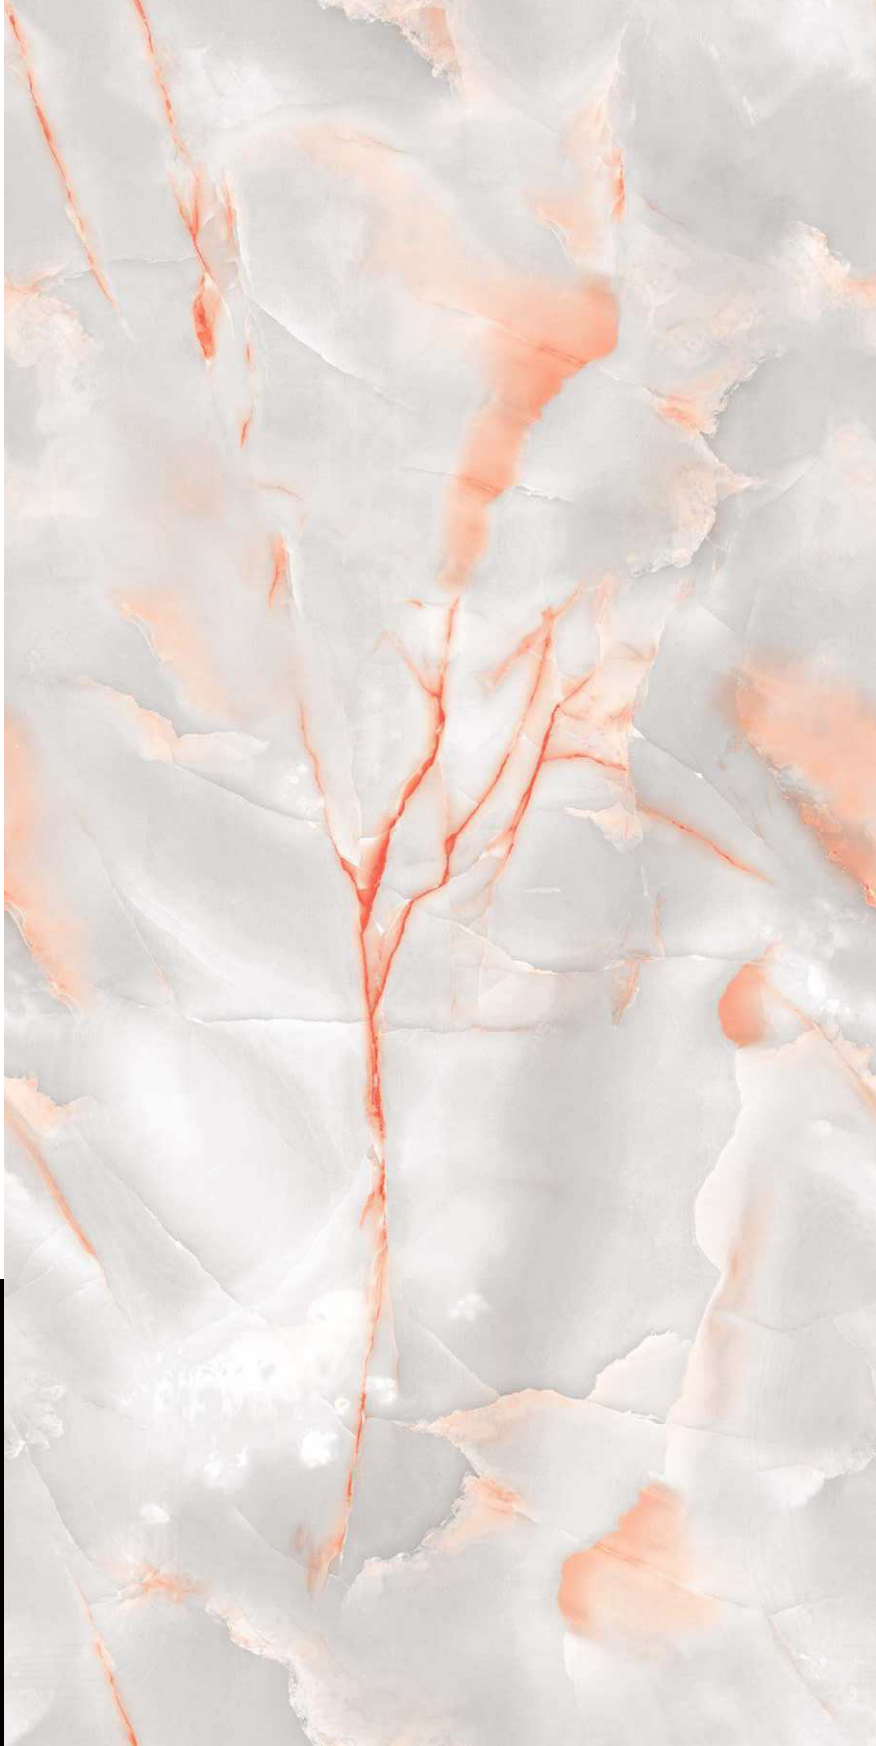

Elegante
collection

★
**Glorious
Grey**

HighGloss

600 X 1200 MM

Embrace the unimaginable beauty of tiles to make endless combinations of the pleasant and unique that will result in superb aesthetic appeal