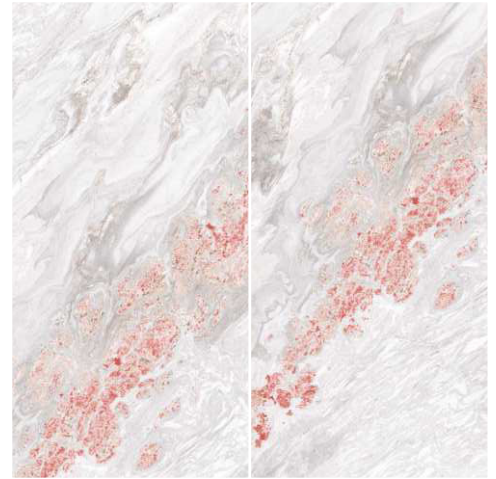

Claude Monet Ruby

HighGloss

600 X 1200 MM

Enhance your style
statement and attract
attention by creating an
ambiance of modesty.

LGF®
TILES

Elegante
Collection

Embellish